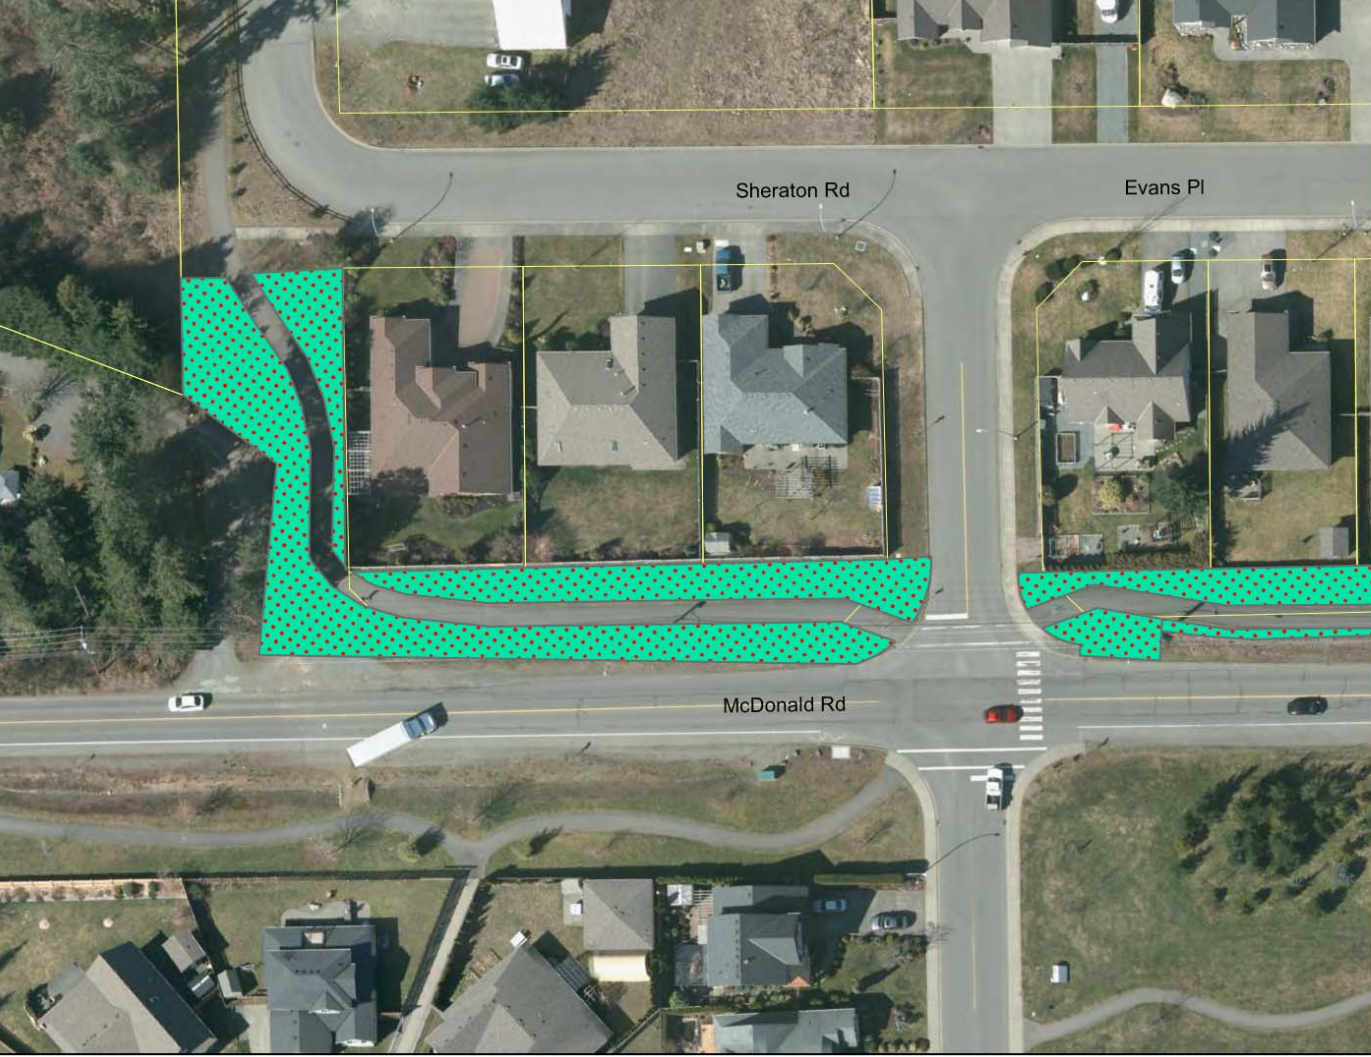

- Legend**
- Turf
  - Turf w. Blvd Trees
  - Non-Irrigated Turf

**2021 Landscape Maintenance "Contractor - Turf"**

**Map: 6.3.04 - Page 13**

1:750

(b): Mow designated turf along McDonald Road from Lerwick Rd. to Sheraton Trail, and Sheraton Trail, from McDonald Road to Sheraton Road.

**Legend**

-  Turf
-  Turf w. Blvd Trees
-  Non-Irrigated Turf

**2021 Landscape Maintenance "Contractor - Turf"**

Map: 6.3.04 - Page 14

1:750

(b): Mow designated turf along McDonald Road from Lerwick Rd. to Sheraton Trail, and Sheraton Trail, from McDonald Road to Sheraton Road.