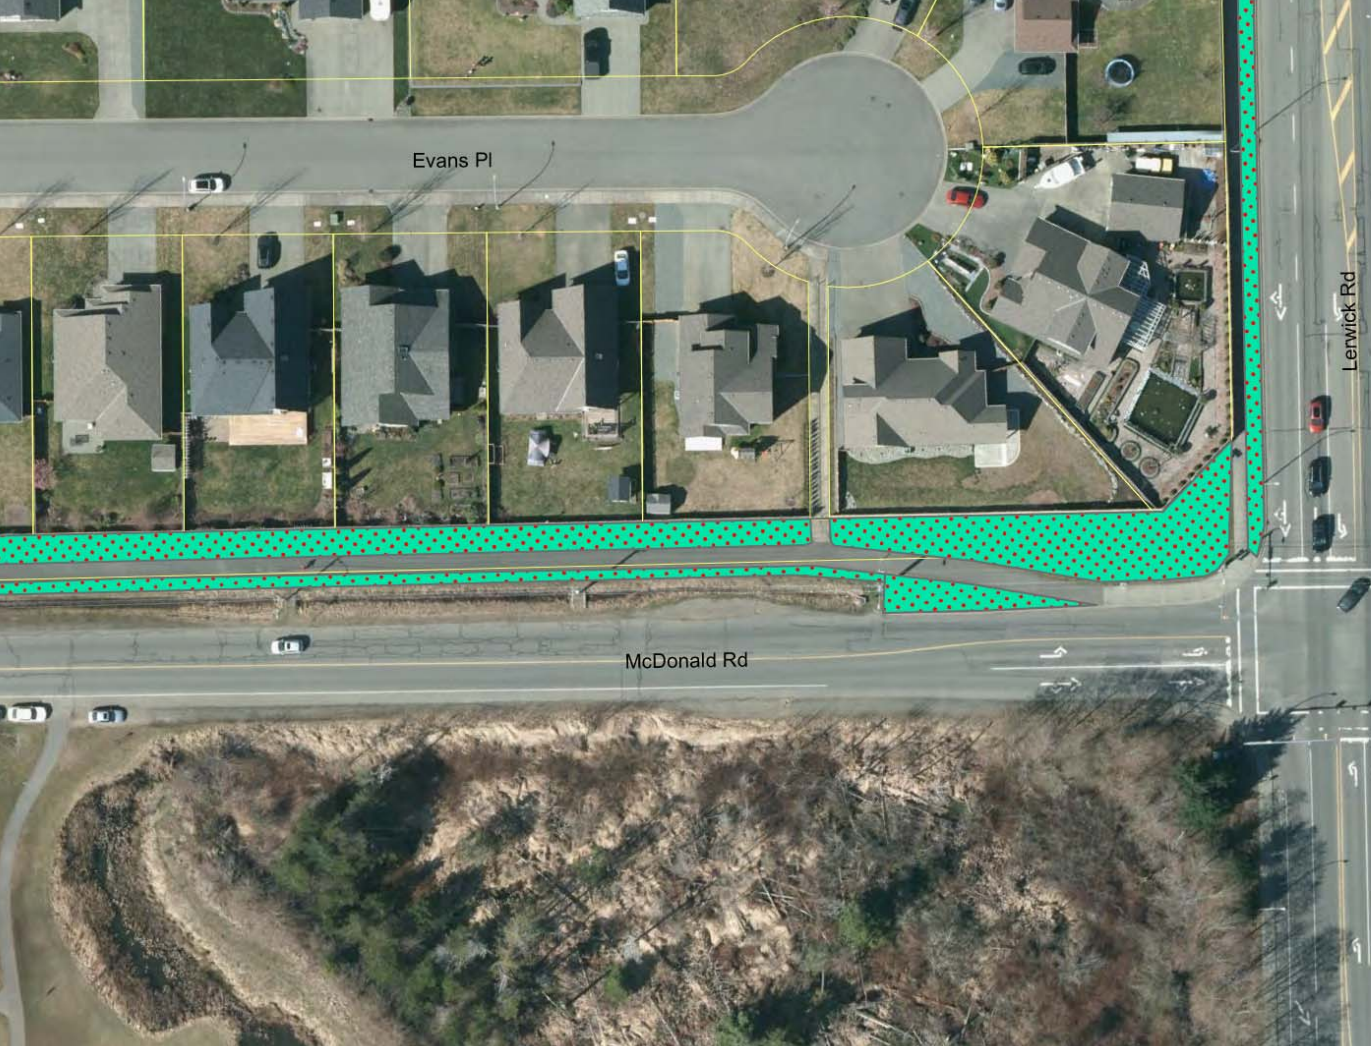

**2021 Landscape Maintenance "Contractor - Turf"**

Map: 6.3.03 - Page 3

1:750

(b): Mow designated turf along Mission Rd. between Cascara Cres and Elderberry Cres. Both sides

**Legend**

-  Turf
-  Turf w. Blvd Trees
-  Non-Irrigated Turf

**2021 Landscape Maintenance "Contractor - Turf"**

Map: 6.3.04 - Page 11

1:750

(b): Mow designated turf along McDonald Road from Lerwick Rd. to Sheraton Trail, and Sheraton Trail, from McDonald Road to Sheraton Road.

- Legend**
- Turf
  - Turf w. Blvd Trees
  - Non-Irrigated Turf

**2021 Landscape Maintenance "Contractor - Turf"**

Map: 6.3.04 - Page 12

1:750

(b): Mow designated turf along McDonald Road from Lerwick Rd. to Sheraton Trail, and Sheraton Trail, from McDonald Road to Sheraton Road.

- Legend**
- Turf
  - Turf w. Blvd Trees
  - Non-Irrigated Turf

**2021 Landscape Maintenance "Contractor - Turf"**

**Map: 6.3.04 - Page 13**

1:750

(b): Mow designated turf along McDonald Road from Lerwick Rd. to Sheraton Trail, and Sheraton Trail, from McDonald Road to Sheraton Road.