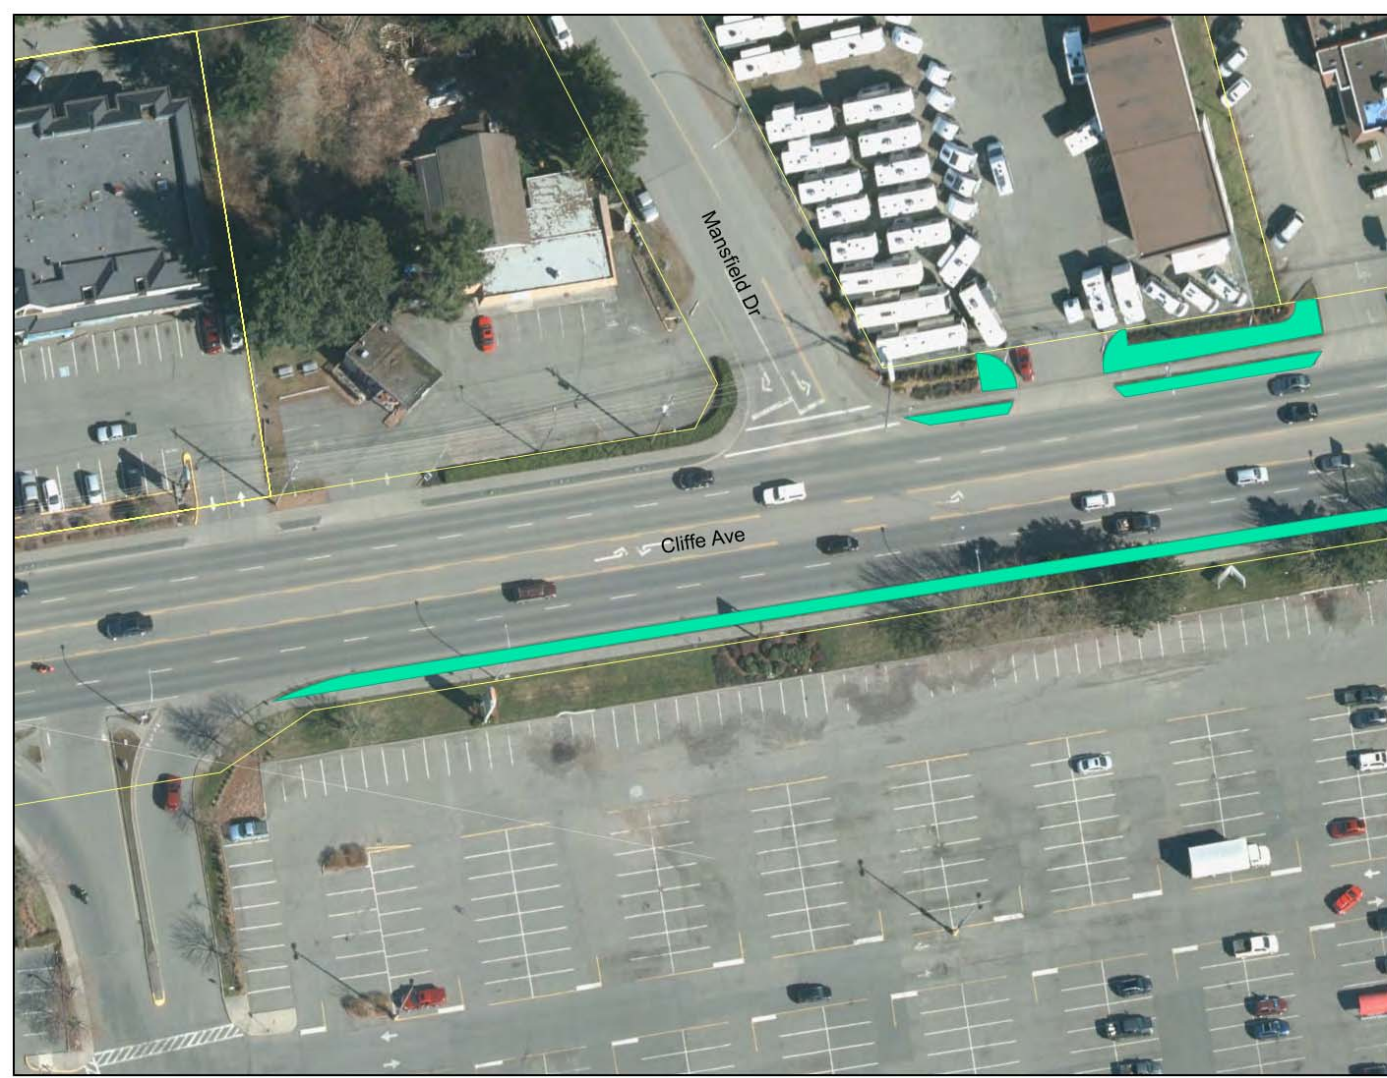

2021 Landscape Maintenance "Contractor - Turf"

Map: 6.1.01 - Page 5

1:750

(a): Mow designated turf along both sides of Cliffe Ave.