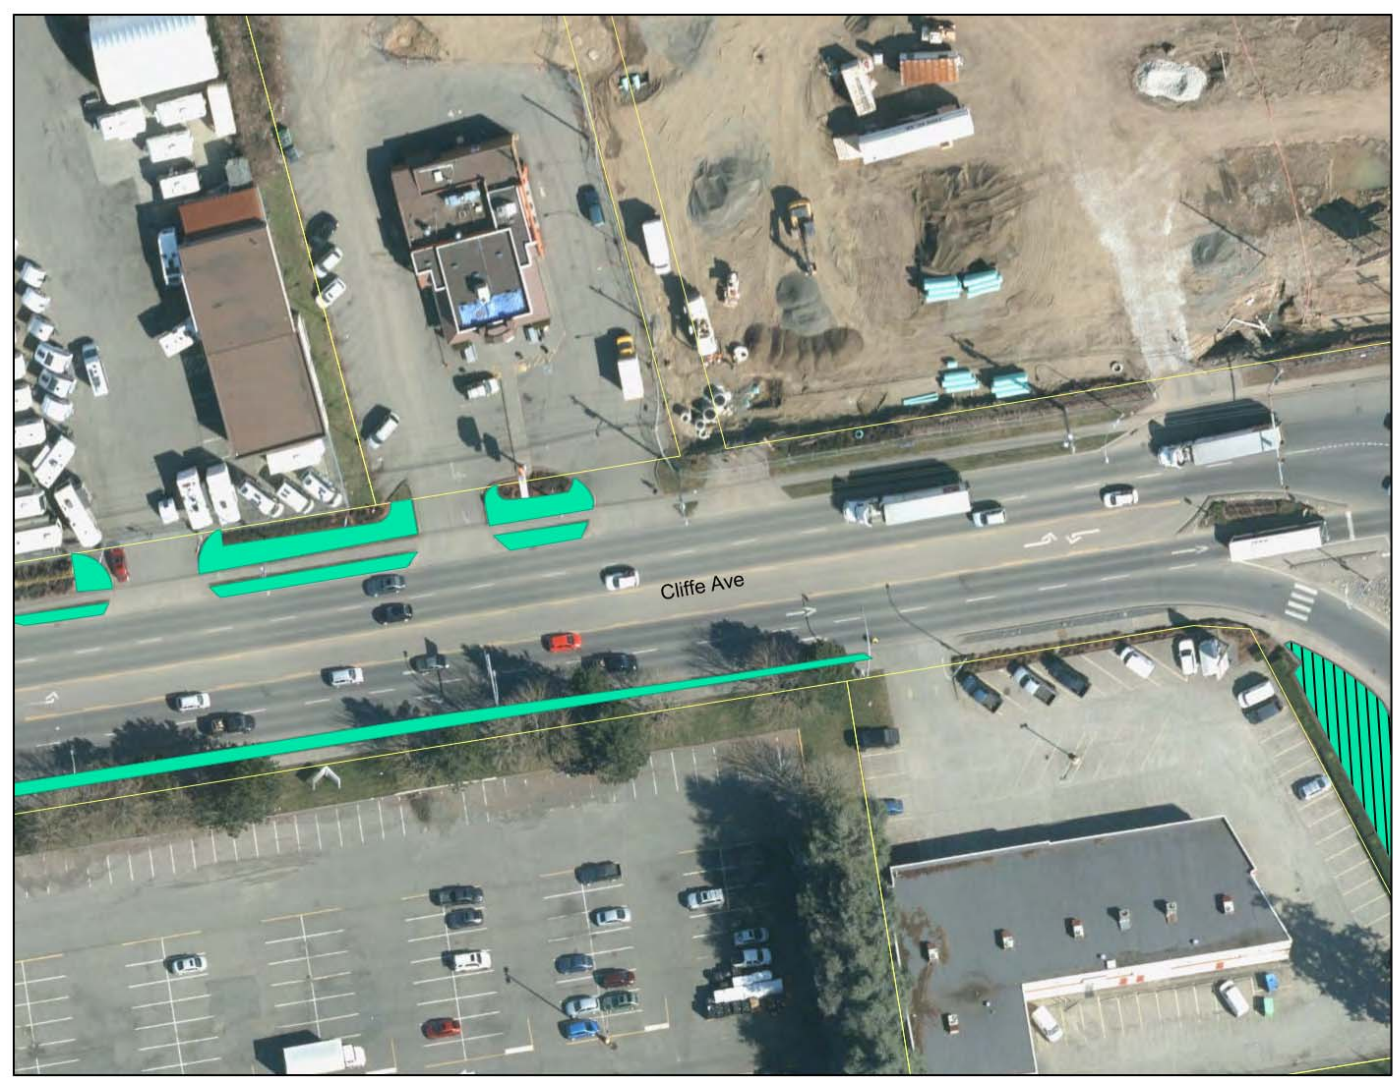

1. **Legend**
2. Turf
   - Turf w. Blvd Trees
   - Non-Irrigated Turf