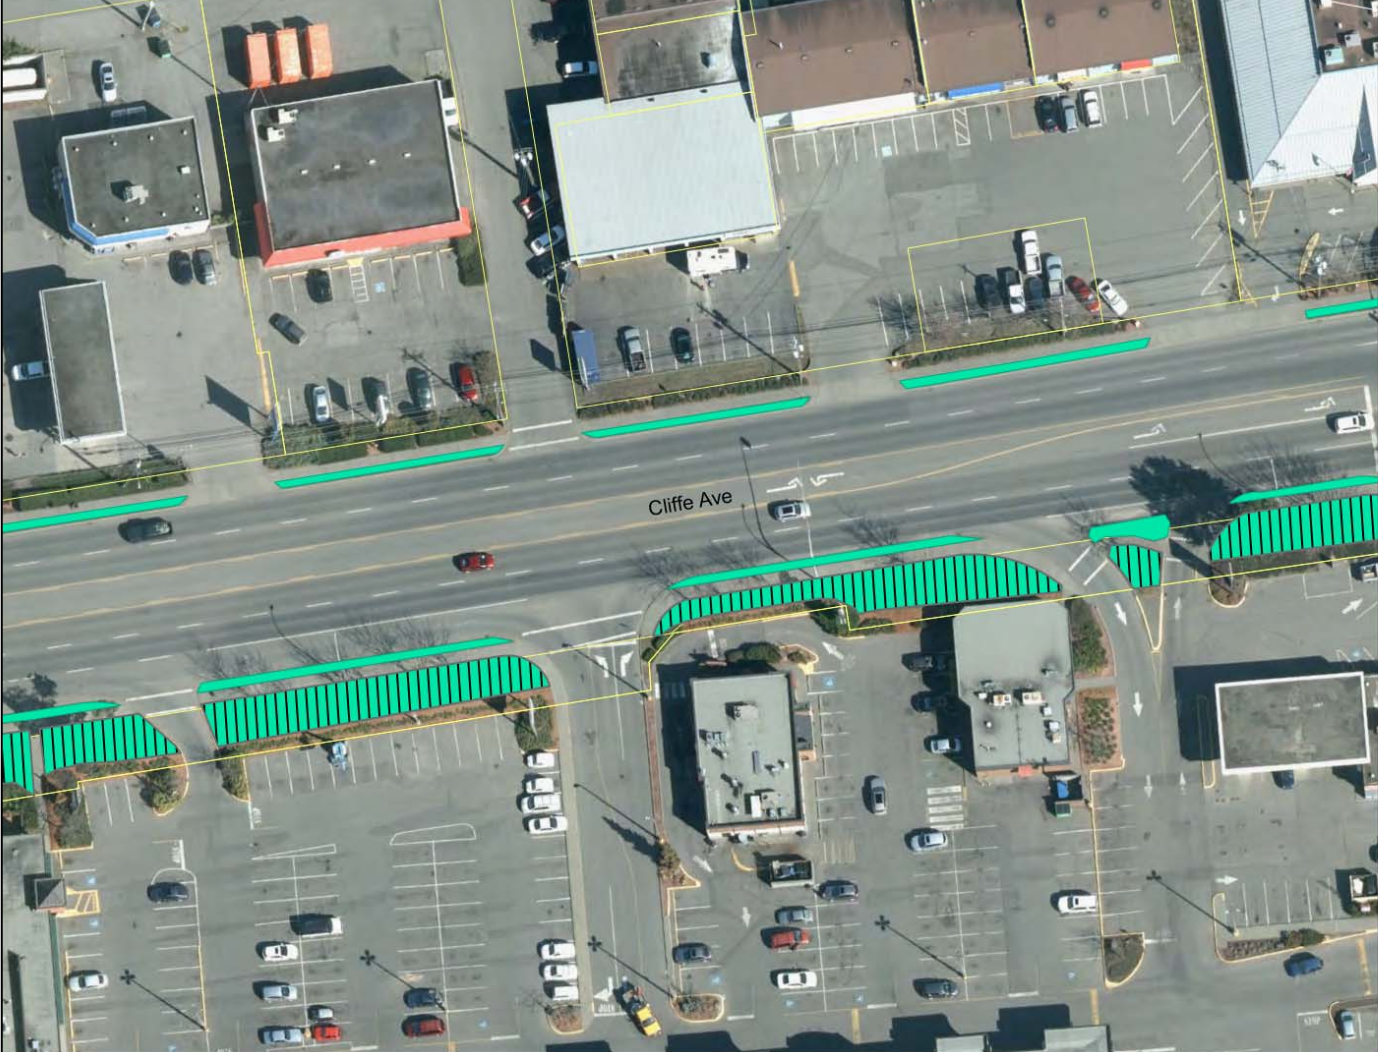

**2021 Landscape Maintenance "Contractor - Turf"**

**Map: 6.1.01 - Page 2**

1:750

(a): Mow designated turf along both sides of Cliffe Ave.

**Legend**

-  Turf
-  Turf w. Blvd Trees
-  Non-Irrigated Turf

**2021 Landscape Maintenance "Contractor - Turf"**

**Map: 6.1.01 - Page 3**

1:750

(a): Mow designated turf along both sides of Cliffe Ave.

**Legend**

-  Turf
-  Turf w. Blvd Trees
-  Non-Irrigated Turf

**2021 Landscape Maintenance "Contractor - Turf"**

**Map: 6.1.01 - Page 4**