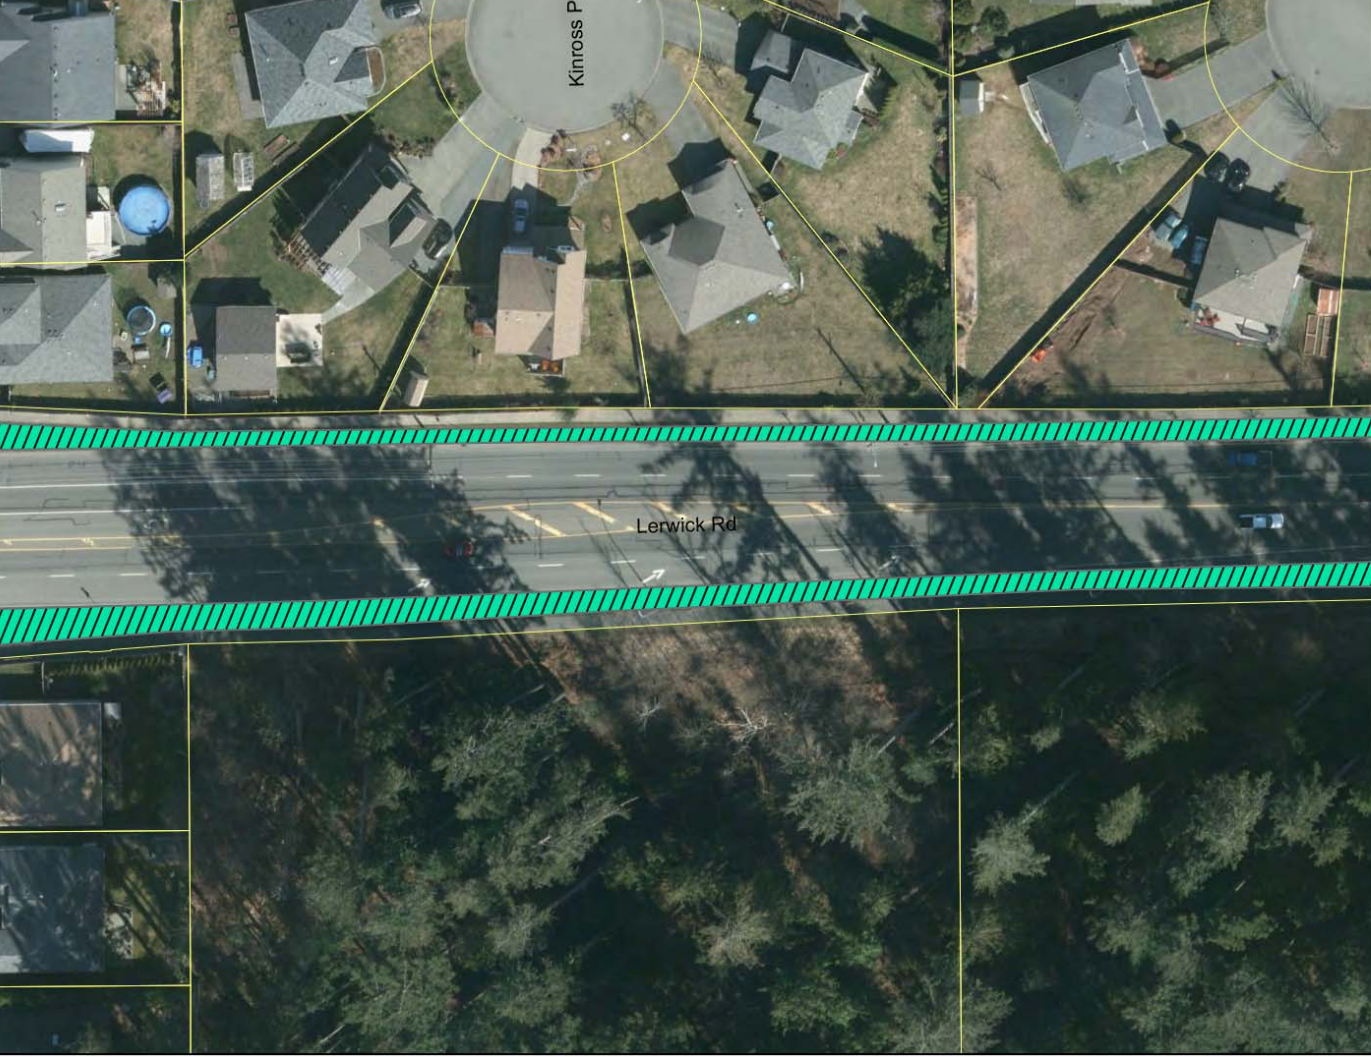

- Legend**
-  Turf
  -  Turf w. Blvd Trees
  -  Non-Irrigated Turf

**2021 Landscape Maintenance "Contractor - Turf"**

Map: 6.3.04 - Page 7

1:750

(a) Mow designated turf along Lerwick Rd. from Malahat Drive to MacDonald Road, both sides

- Legend**
-  Turf
  -  Turf w. Blvd Trees
  -  Non-Irrigated Turf

**2021 Landscape Maintenance "Contractor - Turf"**

**Map: 6.3.04 - Page 8**

1:750

(a) Mow designated turf along Lerwick Rd. from Malahat Drive to MacDonald Road, both sides

**Legend**

-  Turf
-  Turf w. Blvd Trees
-  Non-Irrigated Turf

**2021 Landscape Maintenance "Contractor - Turf"**

**Map: 6.3.04 - Page 9**

1:750

(a) Mow designated turf along Lerwick Rd. from Malahat Drive to MacDonald Road, both sides

- Legend**
- Turf
  - Turf w. Blvd Trees
  - Non-Irrigated Turf

**2021 Landscape Maintenance "Contractor - Turf"**

Map: 6.3.04 - Page 10

1:750

(a) Mow designated turf along Lerwick Rd. from Malahat Drive to MacDonald Road, both sides