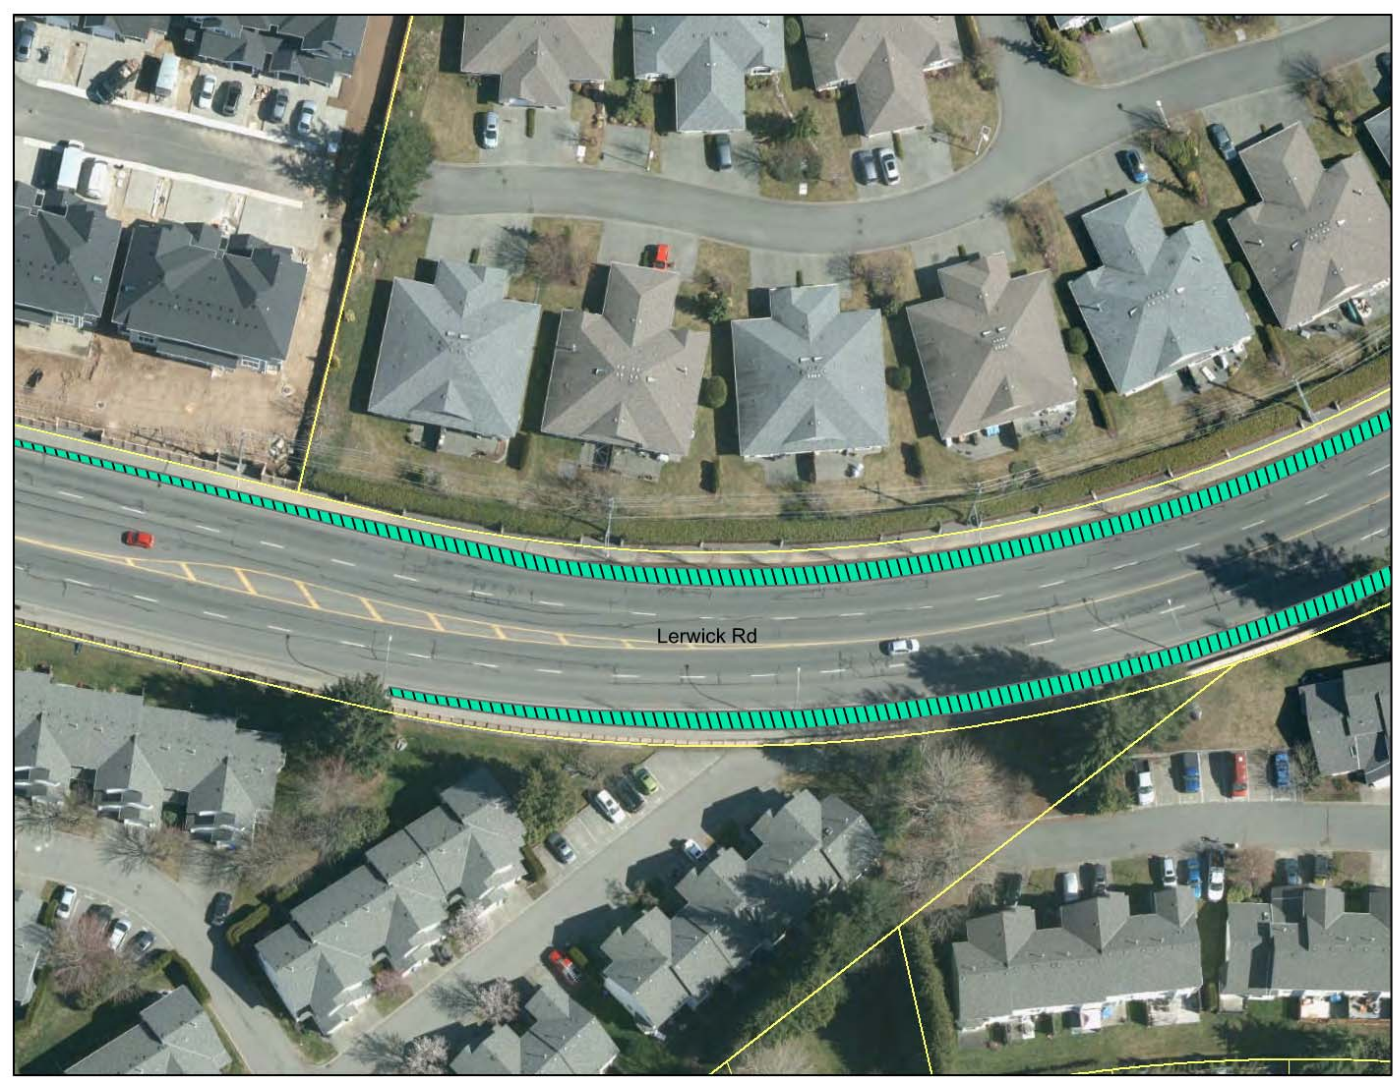

- Legend**
- Turf
  - Turf w. Blvd Trees
  - Non-Irrigated Turf

**2021 Landscape Maintenance "Contractor - Turf"**

**Map: 6.3.04 - Page 5**

1:750

(a) Mow designated turf along Lerwick Rd. from Malahat Drive to MacDonald Road, both sides

- Legend**
- Turf
  - Turf w. Blvd Trees
  - Non-Irrigated Turf

**2021 Landscape Maintenance "Contractor - Turf"**

**Map: 6.3.04 - Page 6**

1:750

(a) Mow designated turf along Lerwick Rd. from Malahat Drive to MacDonald Road, both sides