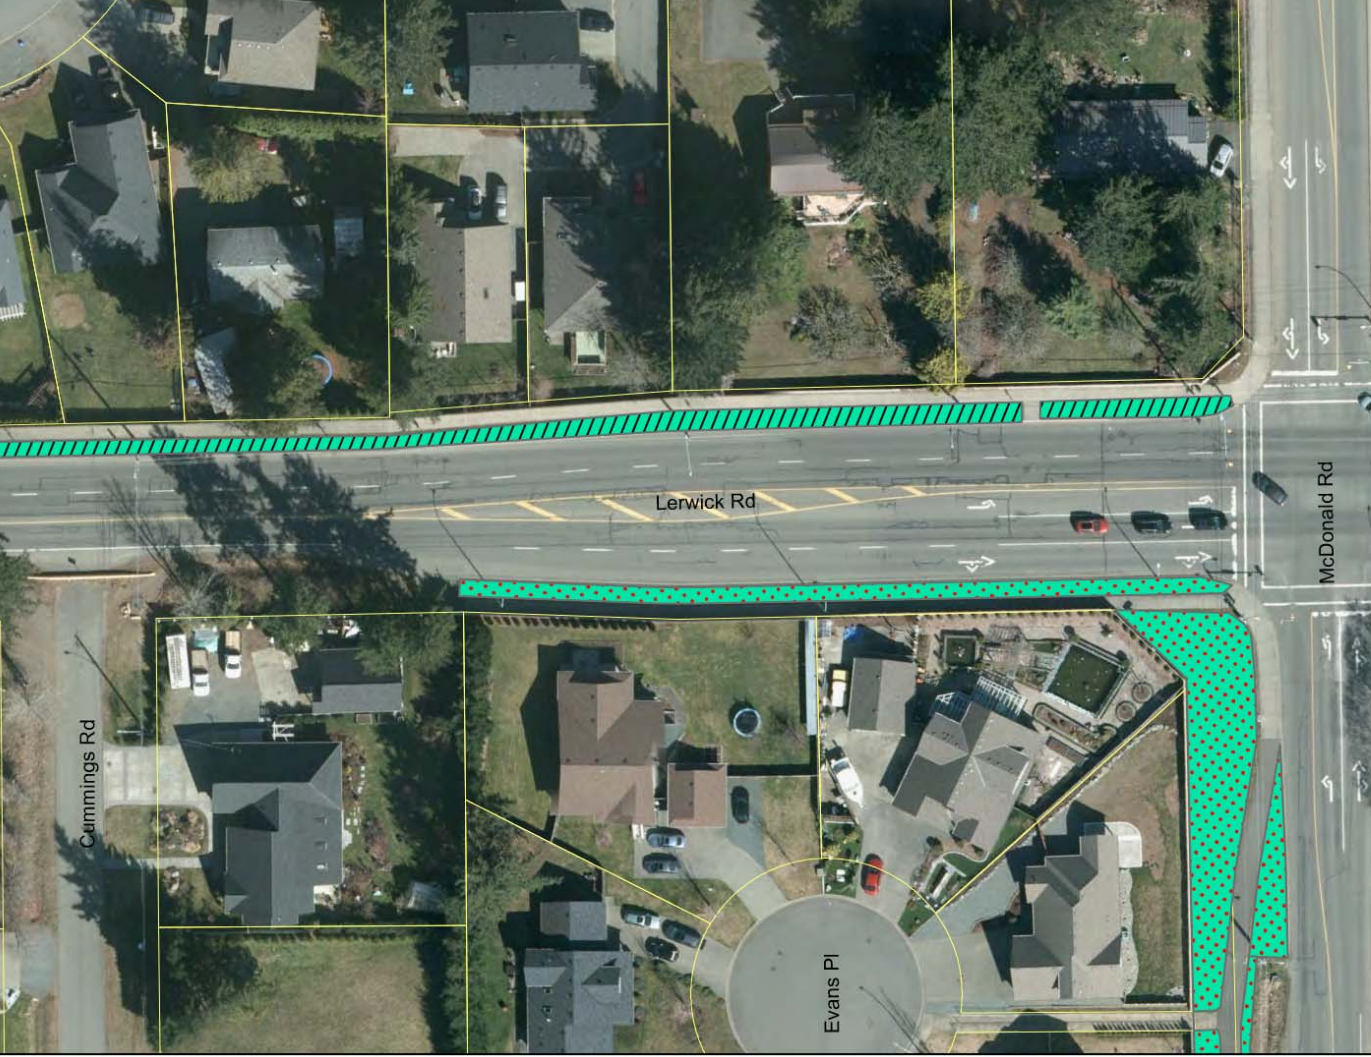

**2021 Landscape Maintenance "Contractor - Turf"**

Map: 6.3.03 - Page 2

1:750

(b): Mow designated turf along Mission Rd. between Walbran and Lerwick

**Legend**

- Turf
- Turf w. Blvd Trees
- Non-Irrigated Turf

**2021 Landscape Maintenance "Contractor - Turf"**

Map: 6.3.03 - Page 3

1:750

(b): Mow designated turf along Mission Rd. between Cascara Cres and Elderberry Cres. Both sides

**Legend**

-  Turf
-  Turf w. Blvd Trees
-  Non-Irrigated Turf

**2021 Landscape Maintenance "Contractor - Turf"**

Map: 6.3.04 - Page 11

1:750

(b): Mow designated turf along McDonald Road from Lerwick Rd. to Sheraton Trail, and Sheraton Trail, from McDonald Road to Sheraton Road.