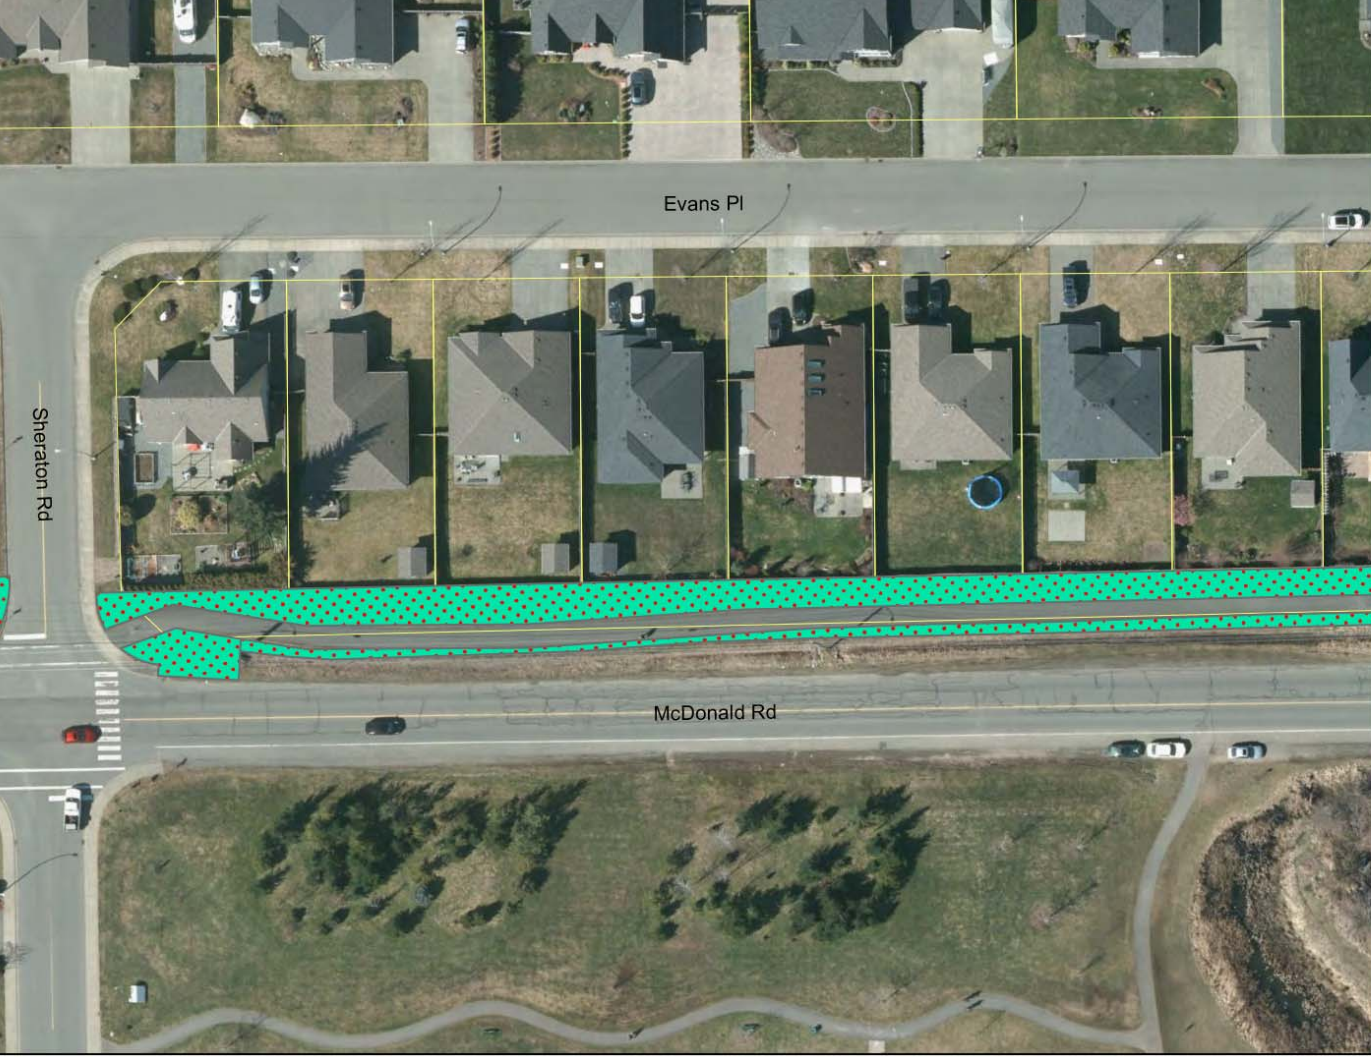

**2021 Landscape Maintenance "Contractor - Turf"**

Map: 6.3.04 - Page 11

1:750

(b): Mow designated turf along McDonald Road from Lerwick Rd. to Sheraton Trail, and Sheraton Trail, from McDonald Road to Sheraton Road.

- Legend**
- Turf
  - Turf w. Blvd Trees
  - Non-Irrigated Turf

**2021 Landscape Maintenance "Contractor - Turf"**

Map: 6.3.04 - Page 12

1:750

(b): Mow designated turf along McDonald Road from Lerwick Rd. to Sheraton Trail, and Sheraton Trail, from McDonald Road to Sheraton Road.

- Legend**
- Turf
  - Turf w. Blvd Trees
  - Non-Irrigated Turf

**2021 Landscape Maintenance "Contractor - Turf"**

**Map: 6.3.04 - Page 13**

1:750

(b): Mow designated turf along McDonald Road from Lerwick Rd. to Sheraton Trail, and Sheraton Trail, from McDonald Road to Sheraton Road.