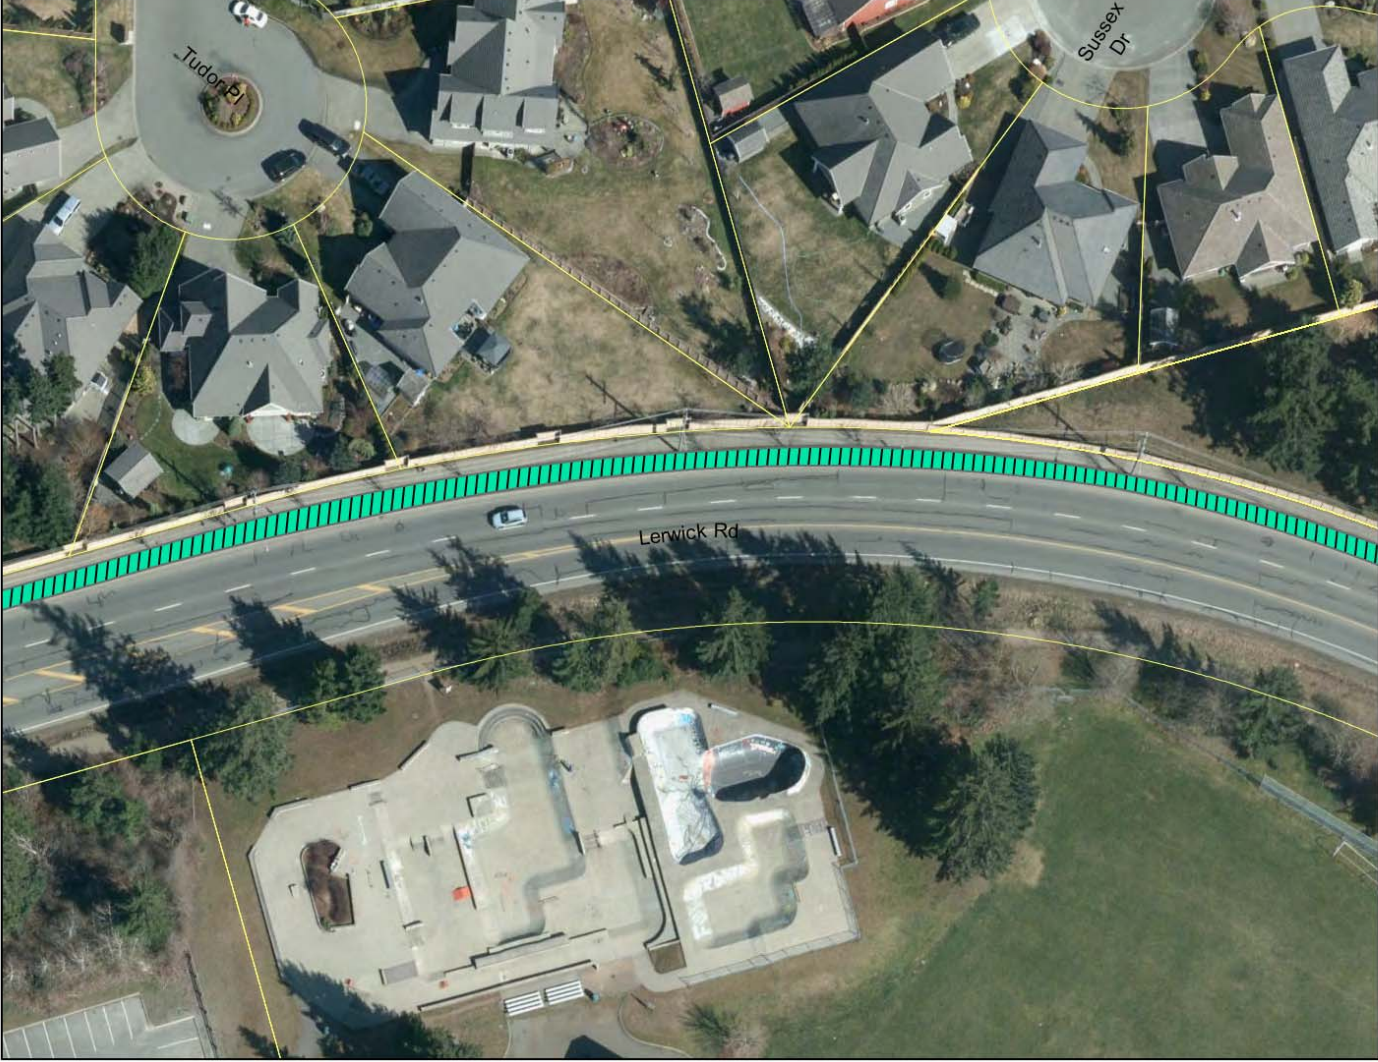

- Legend**
- Turf
  - Turf w. Blvd Trees
  - Non-Irrigated Turf

**2021 Landscape Maintenance "Contractor - Turf"**

**Map: 6.3.04 - Page 2**

1:750

(a) Mow designated turf along Lerwick Rd. from Malahat Drive to MacDonald Road, both sides

**Legend**

-  Turf
-  Turf w. Blvd Trees
-  Non-Irrigated Turf

**2021 Landscape Maintenance "Contractor - Turf"**

Map: 6.3.04 - Page 3

1:750

(a) Mow designated turf along Lerwick Rd. from Malahat Drive to MacDonald Road, both sides