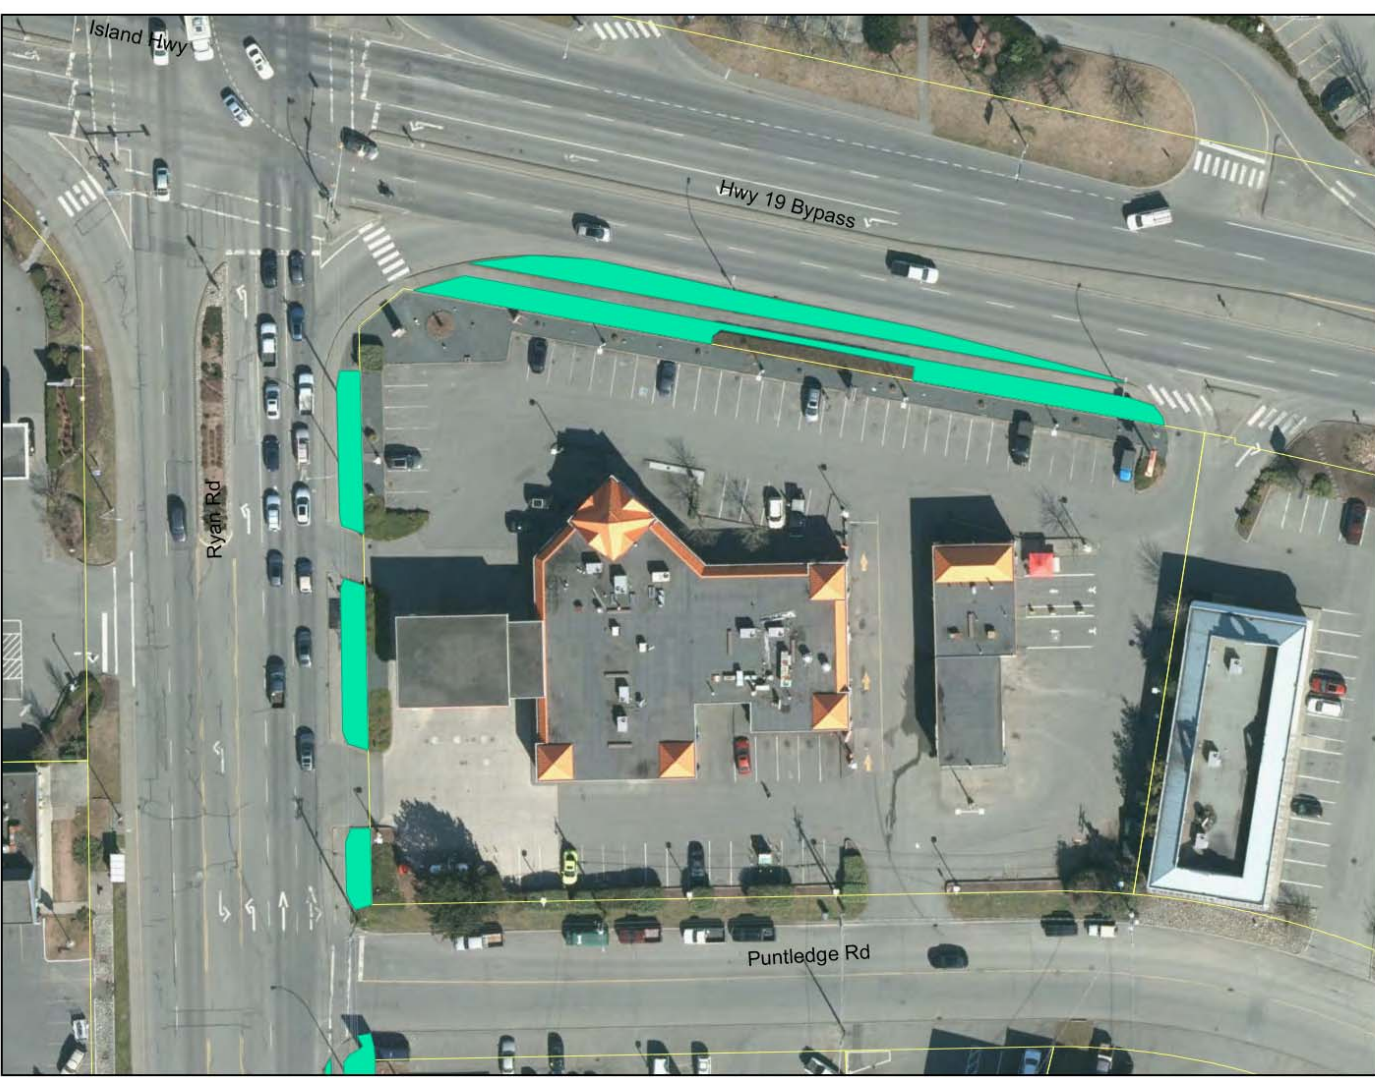

**2021 Landscape Maintenance "Contractor - Turf"**

**Map: 6.3.01 - Page 1**

1:750

(a): Mow designated turf along Ryan Rd between Hwy 19A and Old Island Hwy, including Hwy19A boulevards adjacent to Shell

- Legend**
- Turf
  - Turf w. Blvd Trees
  - Non-Irrigated Turf

**2021 Landscape Maintenance "Contractor - Turf"**

**Map: 6.3.01 - Page 2**

1:750

(a): Mow designated turf along Ryan Rd between Hwy 19A and Old Island Hwy, including Hwy19A boulevards adjacent to Shell

- Legend**
- Turf
  - Turf w. Blvd Trees
  - Non-Irrigated Turf