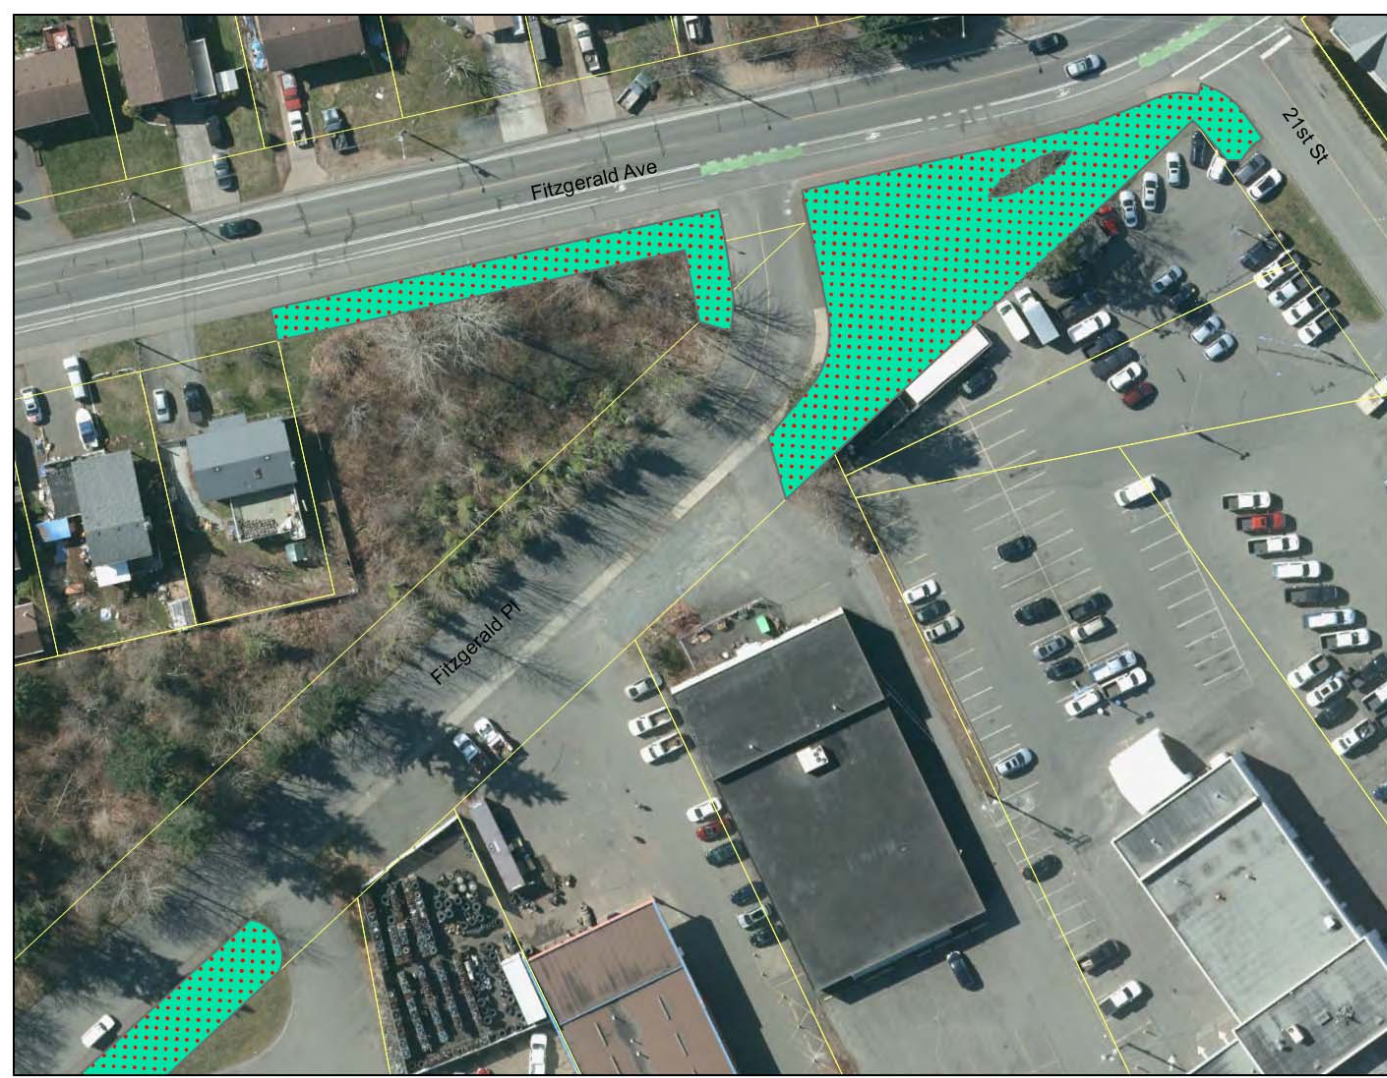

- Legend**
- Turf
  - Turf w. Blvd Trees
  - Non-Irrigated Turf

**2021 Landscape Maintenance "Contractor - Turf"**

Map: 6.1.02 - Page 4

1:750

(a,b): Mow designated turf along both sides of Cliffe Ave., turf on 17th Street east of Cliff Ave. and turf along Hwy 19 Bypass N. of 17th St.

- Legend**
- Turf
  - Turf w. Blvd Trees
  - Non-Irrigated Turf

**2021 Landscape Maintenance "Contractor - Turf"**

**Map: 6.1.02 - Page 5**

1:750

(b): Mow designated turf along both sides of Cliffe Ave., turf on 17th Street east of Cliff Ave. and turf along Hwy 19 Bypass N. of 17th St.

- Legend**
- Turf
  - Turf w. Blvd Trees
  - Non-Irrigated Turf

**2021 Landscape Maintenance "Contractor - Turf"**

**Map: 6.1.03 - Page 1**

1:750

(b): Mow designated turf along Fitzgerald Place (Fitzgerald Park) and the boulevard south of Fitzgerald Place along Fitzgerald Avenue.