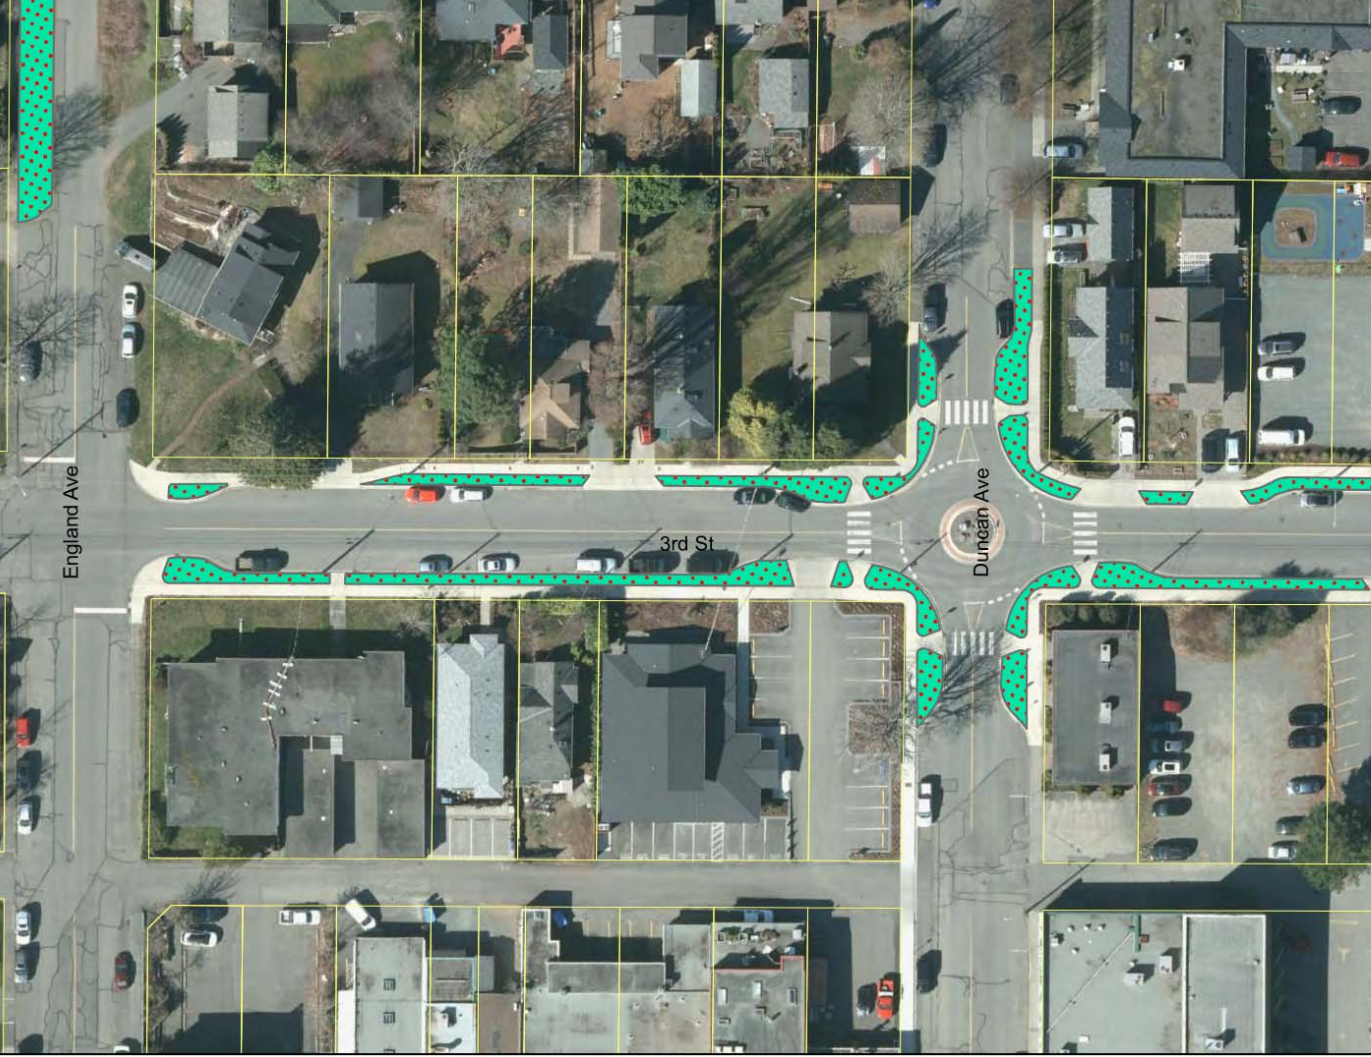

**Legend**

- Turf
- Turf w. Blvd Trees
- Non-Irrigated Turf

**2021 Landscape Maintenance "Contractor - Turf"**

Map: 6.2.02 - Page 1

1:500

(a,b): Mow designated turf around Native Sons Hall.

- Legend**
- Turf
  - Turf w. Blvd Trees
  - Non-Irrigated Turf

**2021 Landscape Maintenance "Contractor - Turf"**

Map: 6.2.04 - Page 1

1:750

(a) Mow designated turf along both sides of 3rd Street between Cliffe Ave and England Ave.

- Legend**
- Turf
  - Turf w. Blvd Trees
  - Non-Irrigated Turf

**2021 Landscape Maintenance "Contractor - Turf"**

Map: 6.2.04 - Page 2

1:750

(a) Mow designated turf along both sides of 3rd Street between Cliffe Ave and England Ave.

- Legend**
- Turf
  - Turf w. Blvd Trees
  - Non-Irrigated Turf