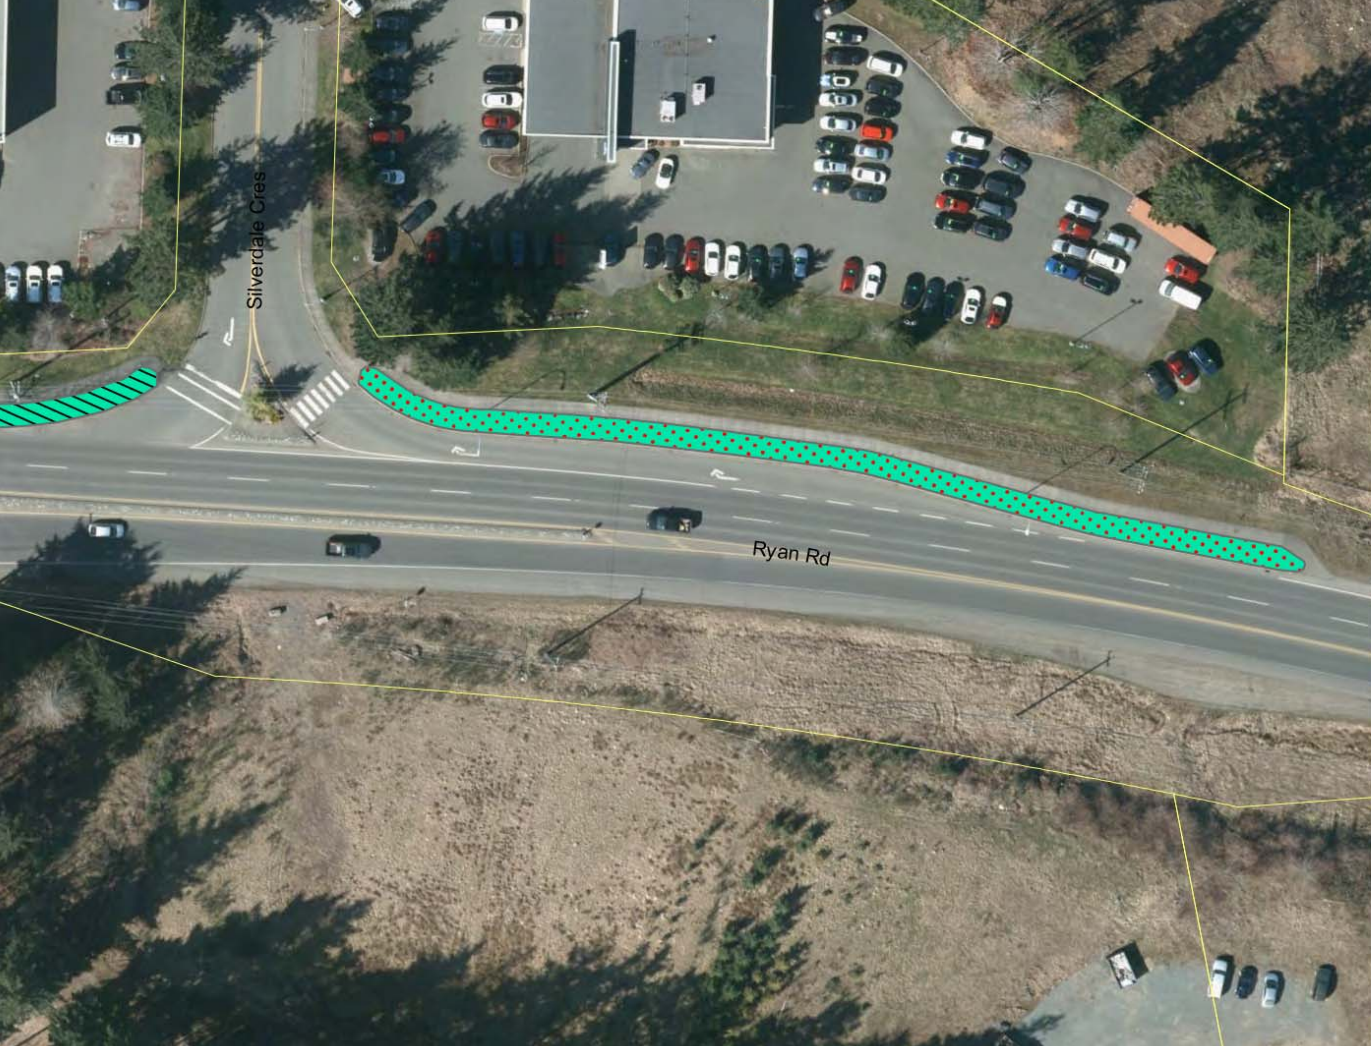

2021 Landscape Maintenance "Contractor - Turf"

Map: 6.3.05 - Page 7

1:750

(a,b): Mow designated turf along Ryan Road, from Lerwick Rd to east of Silverdale Cres., excluding the frontage of Thrifty Foods on Lerwick Rd & Ryan Rd