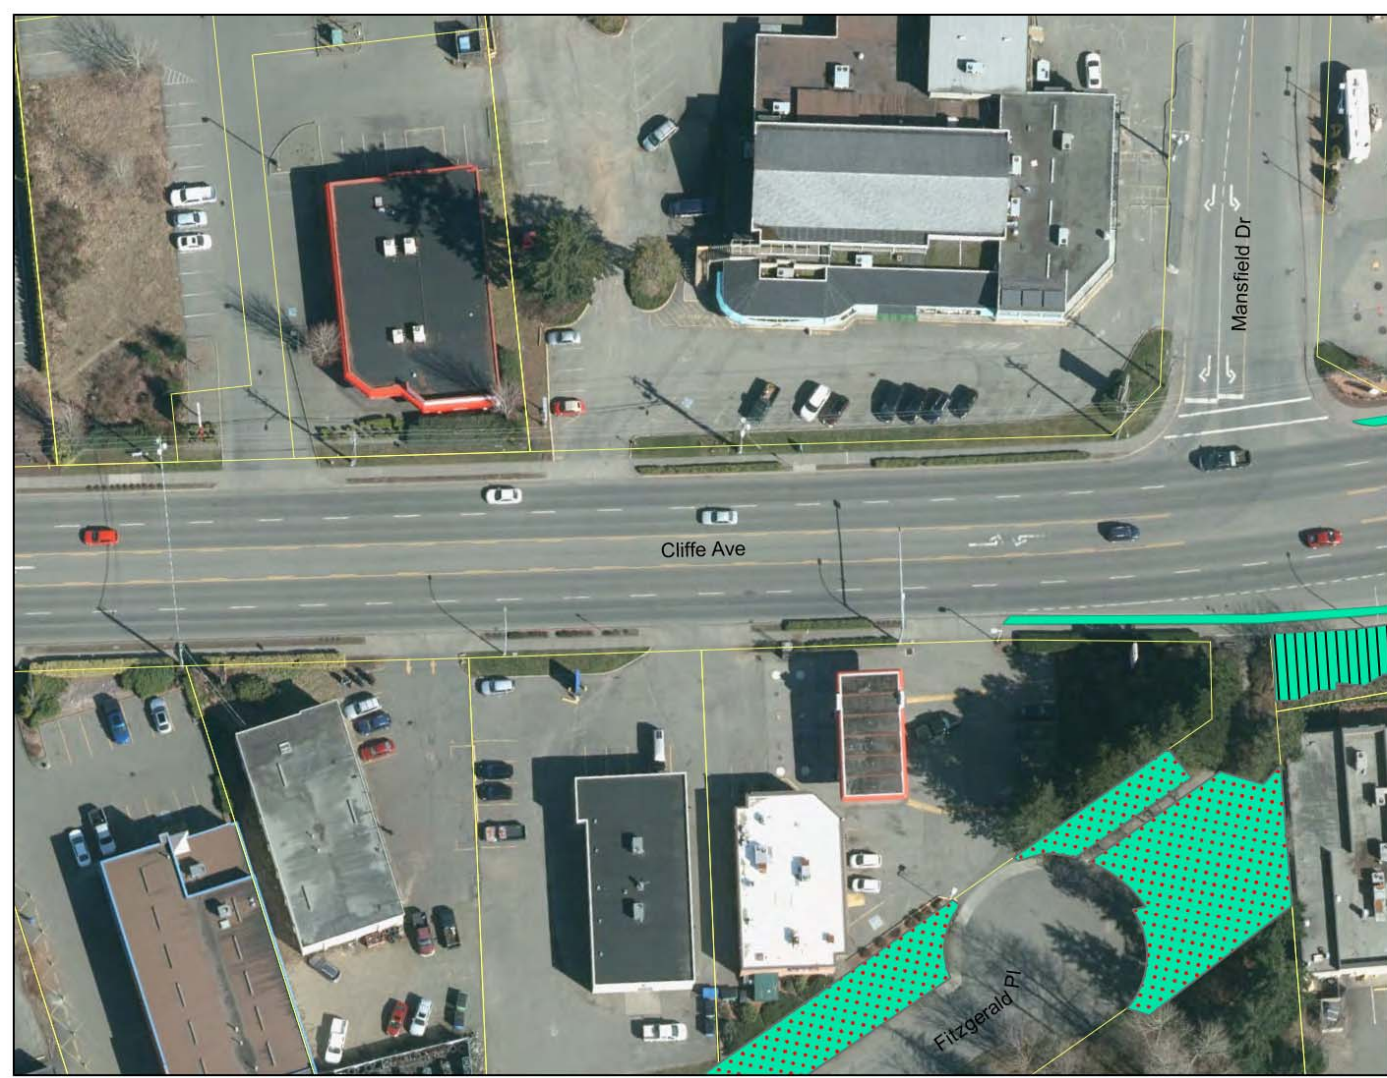

**Legend**

-  Turf
-  Turf w. Blvd Trees
-  Non-Irrigated Turf

**2021 Landscape Maintenance "Contractor - Turf"**

**Map: 6.1.01 - Page 1**

1:750

(a): Mow designated turf along both sides of Cliffe Ave.

- Legend**
- Turf
  - Turf w. Blvd Trees
  - Non-Irrigated Turf