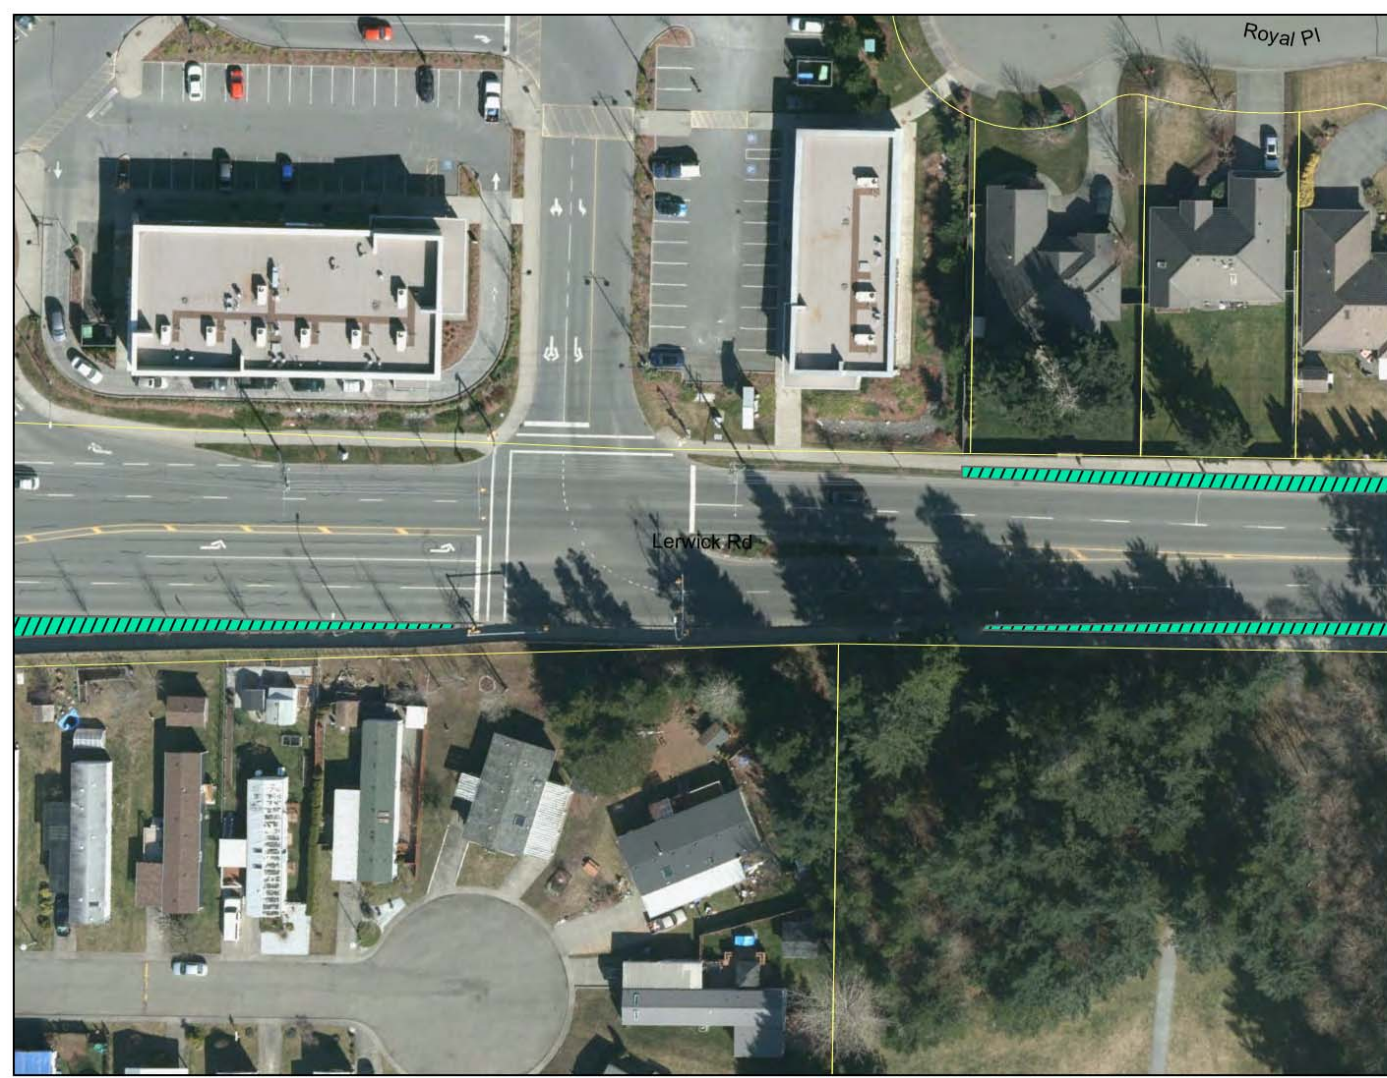

2021 Landscape Maintenance "Contractor - Turf"

Map: 6.3.05 - Page 3

1:750

(a) Mow designated turf along Lerwick Road from Malahat Drive to Ryan Rd.