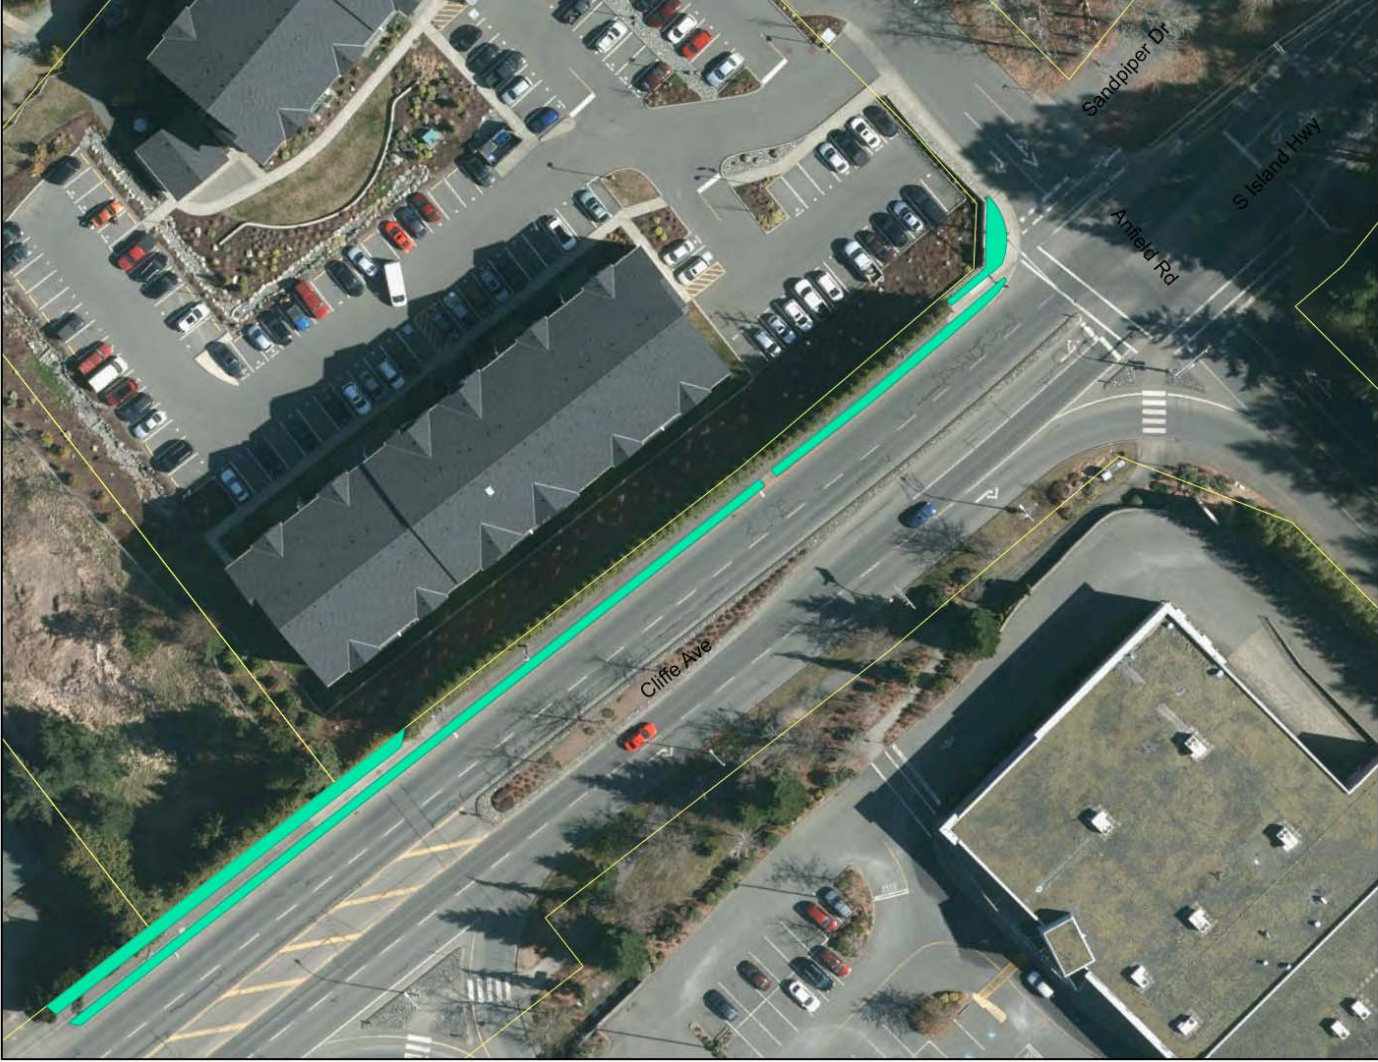

**Map: 6.1.06 - Page 2**

1:750

(a): Mow designated turf along both sides of Cliffe Ave.

**Legend**

-  Turf
-  Turf w. Blvd Trees
-  Non-Irrigated Turf

**2021 Landscape Maintenance "Contractor - Turf"**

**Map: 6.1.06 - Page 3**

1:750

(a): Mow designated turf along both sides of Cliffe Ave.

**Legend**

-  Turf
-  Turf w. Blvd Trees
-  Non-Irrigated Turf

**2021 Landscape Maintenance "Contractor - Turf"**

Map: 6.1.06 - Page 4

1:750

(a): Mow designated turf along both sides of Cliffe Ave.

- Legend**
- Turf
  - Turf w. Blvd Trees
  - Non-Irrigated Turf

**2021 Landscape Maintenance "Contractor - Turf"**

Map: 6.1.02 - Page 4

1:750

(a,b): Mow designated turf along both sides of Cliffe Ave., turf on 17th Street east of Cliff Ave. and turf along Hwy 19 Bypass N. of 17th St.

- Legend**
- Turf
  - Turf w. Blvd Trees
  - Non-Irrigated Turf

**2021 Landscape Maintenance "Contractor - Turf"**

**Map: 6.1.02 - Page 5**

1:750

(b): Mow designated turf along both sides of Cliffe Ave., turf on 17th Street east of Cliff Ave. and turf along Hwy 19 Bypass N. of 17th St.