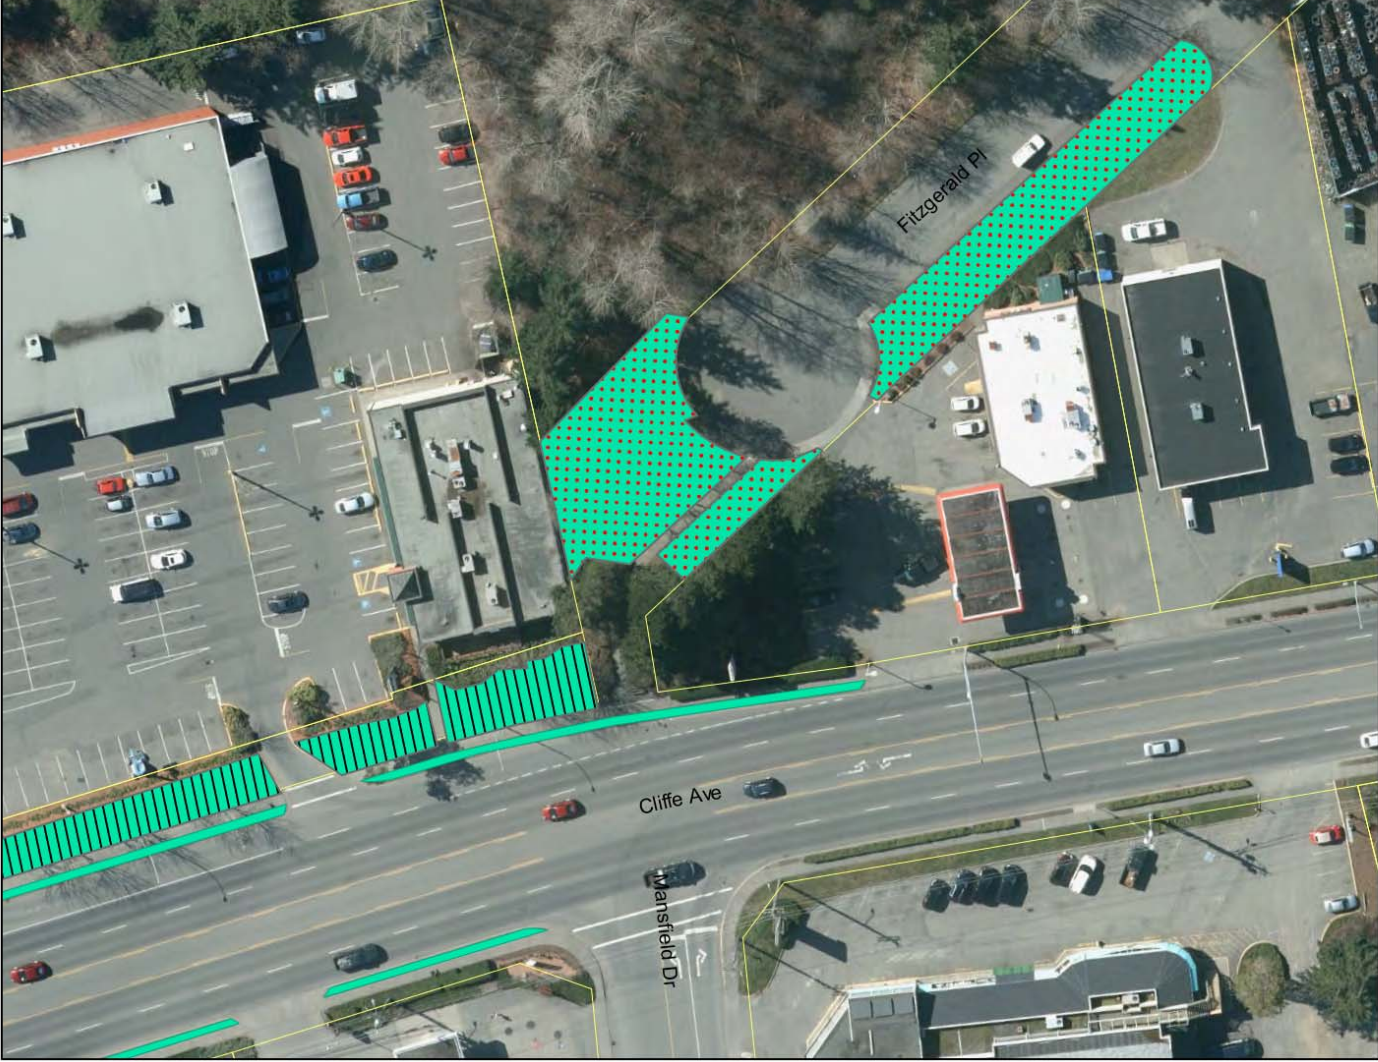

Legend

- Turf
- Turf w. Blvd Trees
- Non-Irrigated Turf

2021 Landscape Maintenance "Contractor - Turf"

Map: 6.1.04 - Page 1

1:750

(b): Mow designated turf end of Fitzgerald Place.