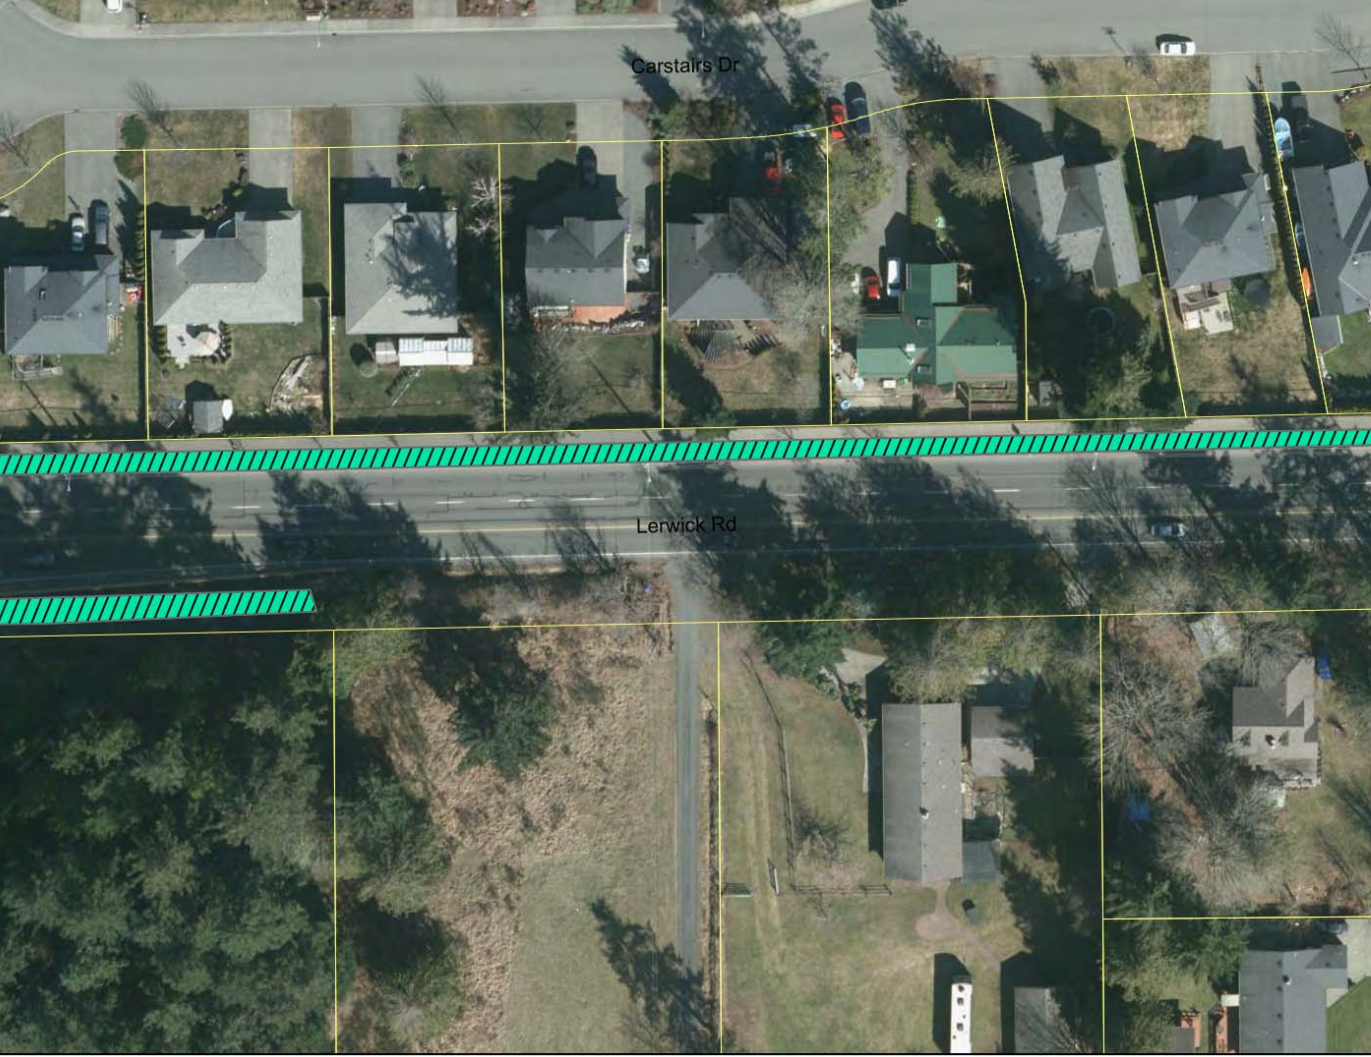

**Legend**

-  Turf
-  Turf w. Blvd Trees
-  Non-Irrigated Turf

**2021 Landscape Maintenance "Contractor - Turf"**

**Map: 6.3.04 - Page 9**

1:750

(a) Mow designated turf along Lerwick Rd. from Malahat Drive to MacDonald Road, both sides

- Legend**
- Turf
  - Turf w. Blvd Trees
  - Non-Irrigated Turf

**2021 Landscape Maintenance "Contractor - Turf"**

Map: 6.3.04 - Page 10

1:750

(a) Mow designated turf along Lerwick Rd. from Malahat Drive to MacDonald Road, both sides

- Legend**
- Turf
  - Turf w. Blvd Trees
  - Non-Irrigated Turf

**2021 Landscape Maintenance "Contractor - Turf"**

**Map: 6.3.05 - Page 1**

1:750

(a) Mow designated turf along Lerwick Road from Malahat Drive to Ryan Rd.