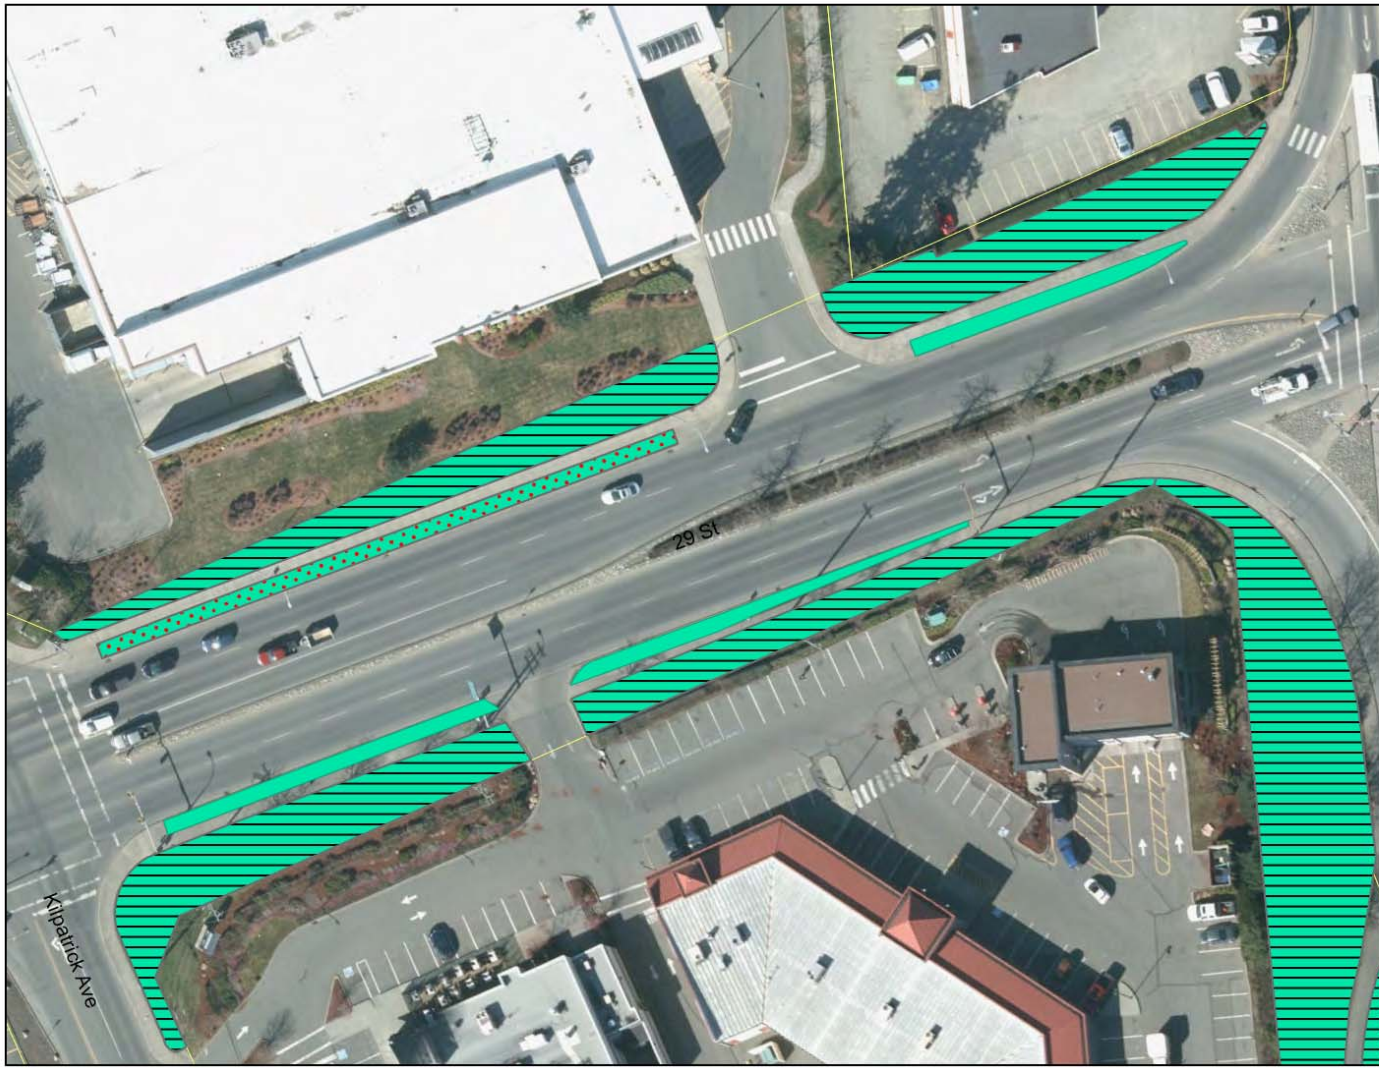

**Legend**

-  Turf
-  Turf w. Blvd Trees
-  Non-Irrigated Turf

**2021 Landscape Maintenance "Contractor - Turf"**

Map: 6.1.04 - Page 1

1:750

(b): Mow designated turf end of Fitzgerald Place.

- Legend**
- Turf
  - Turf w. Blvd Trees
  - Non-Irrigated Turf