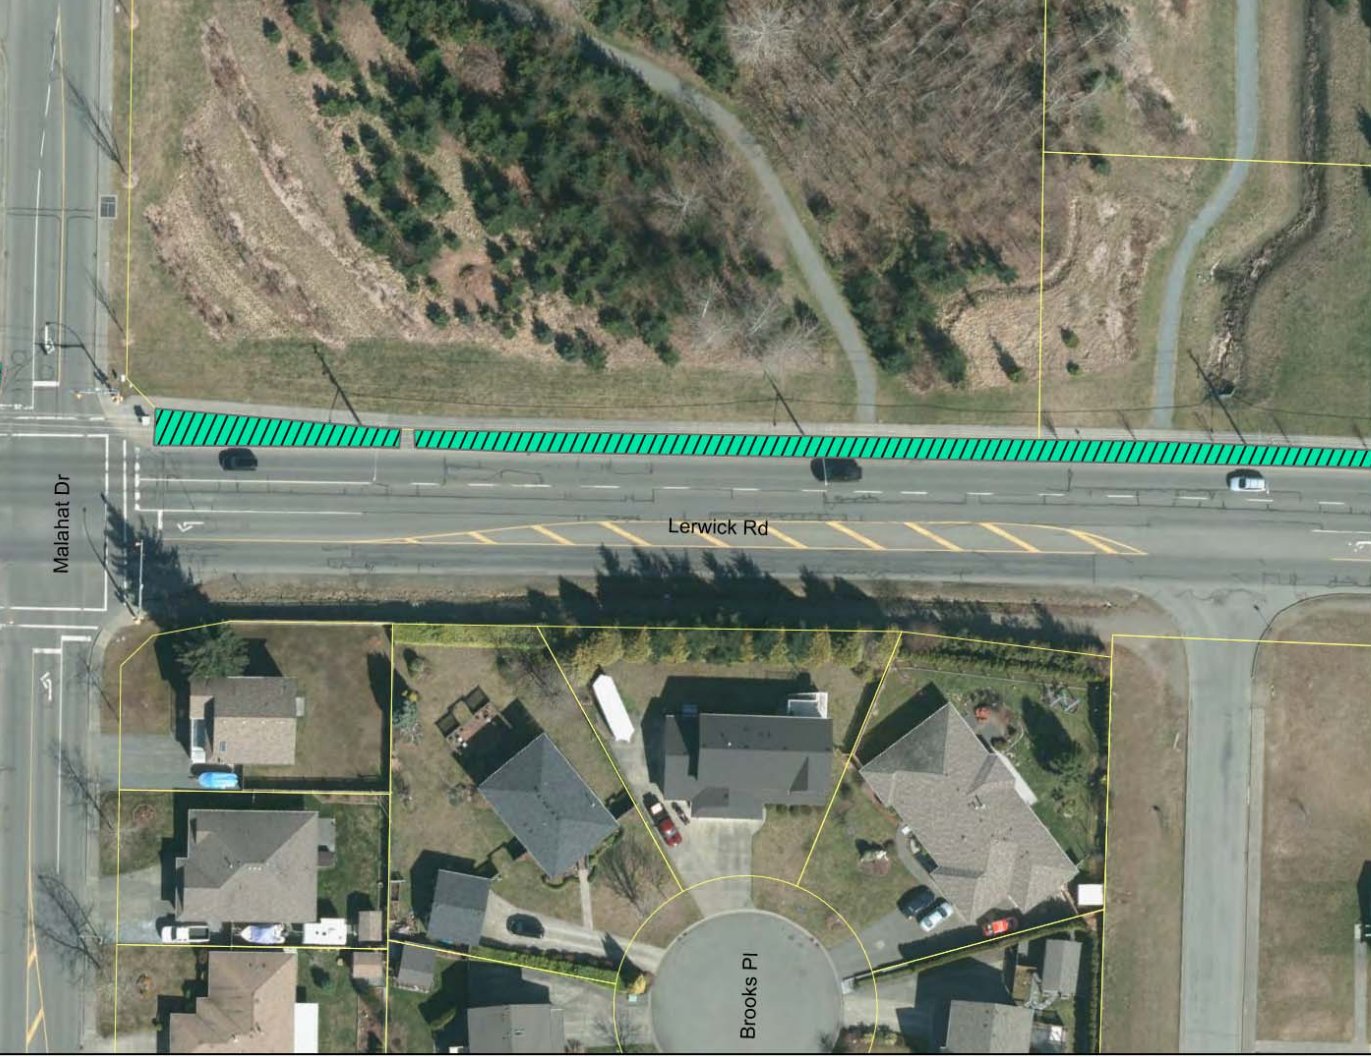

2021 Landscape Maintenance "Contractor - Turf"

Map: 6.3.04 - Page 1

1:750

(a) Mow designated turf along Lerwick Rd. from Malahat Drive to MacDonald Road, both sides