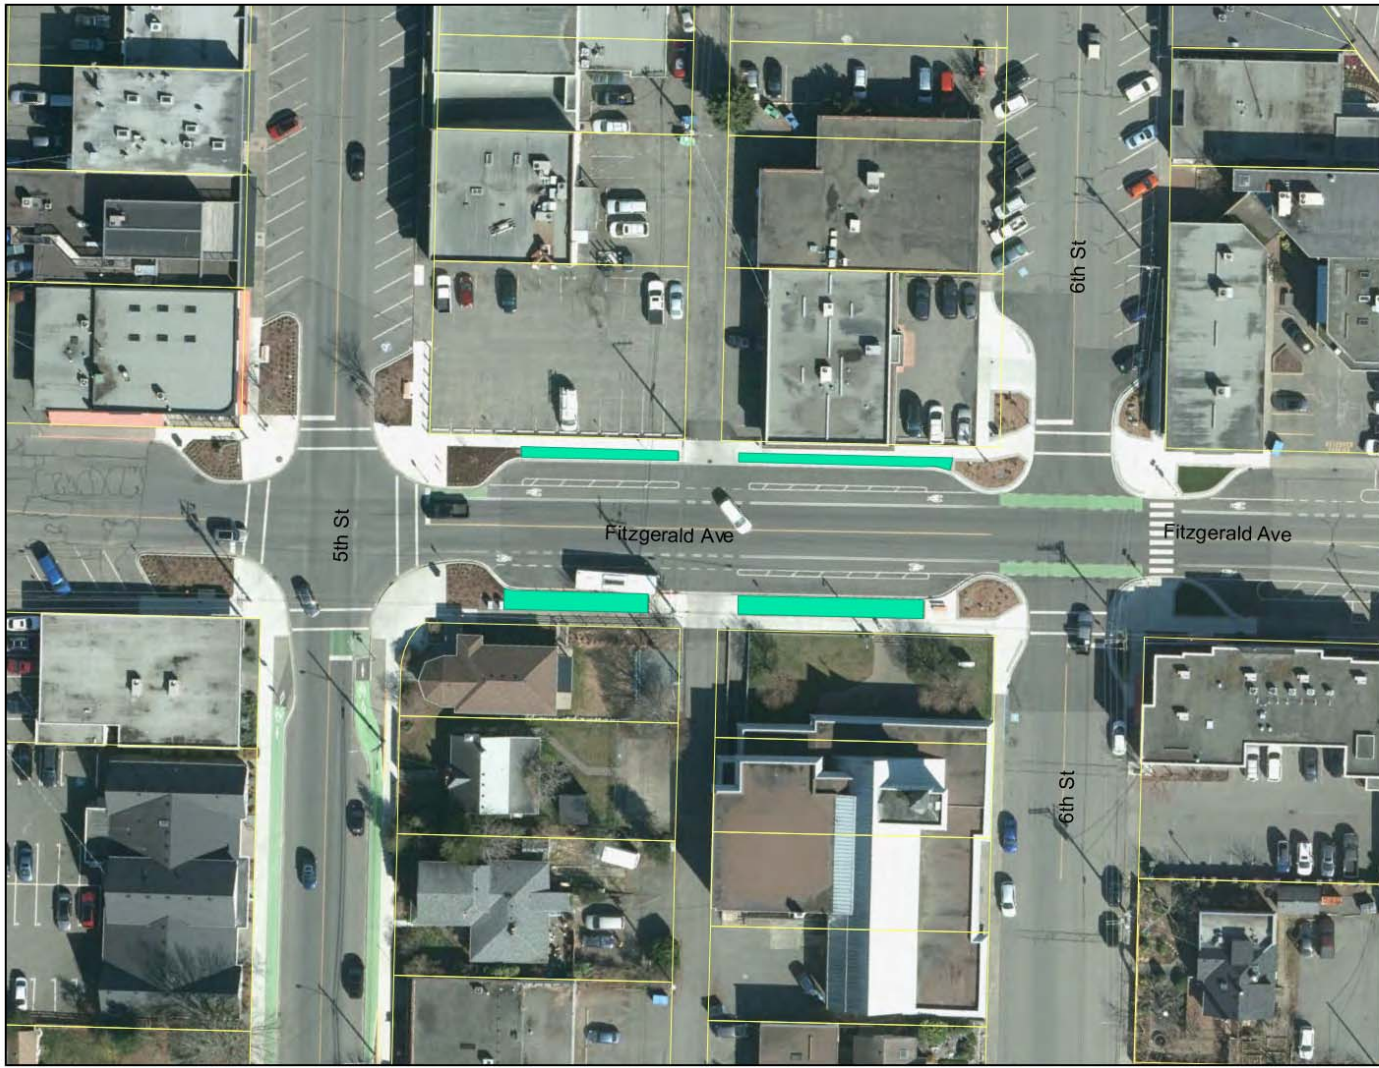

**2021 Landscape Maintenance "Contractor - Turf"**

Map: 6.2.04 - Page 2

1:750

(a) Mow designated turf along both sides of 3rd Street between Cliffe Ave and England Ave.

- Legend**
- Turf
  - Turf w. Blvd Trees
  - Non-Irrigated Turf

**2021 Landscape Maintenance "Contractor - Turf"**

Map: 6.2.05 - Page 1

1:750

(a) Mow designated turf on Fitzgerald Ave. between 5th Street and 6th Street

- Legend**
- Turf
  - Turf w. Blvd Trees
  - Non-Irrigated Turf